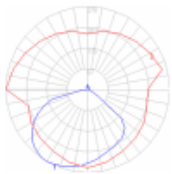

## Dimensions

## Light distribution

Red = Max Cd. Through Vertical plane  
Blue = Max Cd. Through Horizontal plane