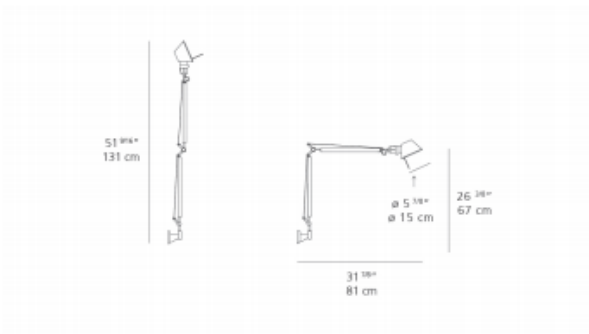

Dimensions

Packaging

2 Boxes

1 X 33.86 in x 10.63 in x 7.87 in / 3.09 lbs - 86 cm x 27 cm x 20 cm / 1.4 kg

1 X 4.33 in x 4.33 in x 4.33 in / .55 lbs - 11 cm x 11 cm x 11 cm / .25 kg

Light distribution

DIRECT