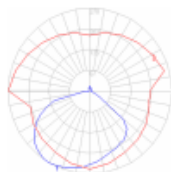

Dimensions

Packaging

2 Boxes

1 X 33.86 in x 10.63 in x 7.87 in / 3.09 lbs - 86 cm x 27 cm x 20 cm / 1.4 kg

1 X 4.33 in x 4.33 in x 4.33 in / .55 lbs - 11 cm x 11 cm x 11 cm / .25 kg

Light distribution

DIRECT