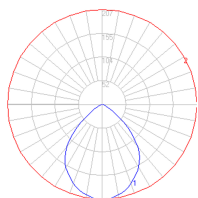

Tolomeo classic with "J" bracket wall

SPECIFICATIONS

TOL1108

Design By

Collection

Design

Specifications

Led type	10W Array
Power consumption	10.7W
CCT (Correlated Color Temperature)	3000K
CRI (Color Rendering Index)	>80
Lumens output	357Lm
Light output ratio	33.4Lm/W
Life expectancy	36000Hrs
Control type	Dimmer
Input Voltage	N/A
Driver	N/A

Colors & Finishes

Materials

*Integrated light source

Features & Accessories

Dimensions

Packaging

2 Boxes

1 X 10.24 in x 7.48 in x 33.07 in / 3.99 lbs - 26 cm x 19 cm x 84 cm / 1.809 kg

1 X 7.09 in x 6.69 in x 7.09 in / 1.1 lbs - 18 cm x 17 cm x 18 cm / .5 kg

Light distribution

DIRECT

Luminaire weight

2.77 lbs / 1.26 kg

Red = Max Cd. Through Vertical plane

Blue = Max Cd. Through Horizontal plane