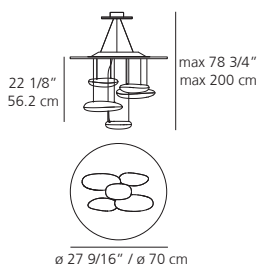

**Mercury suspension**

**halogen source**

- HAL R7s 2x200W supplied

**Mercury LED suspension**

**LED source**

- LED 2x35W supplied

IP20

LED version tested in accordance with **IES LM-79-08**