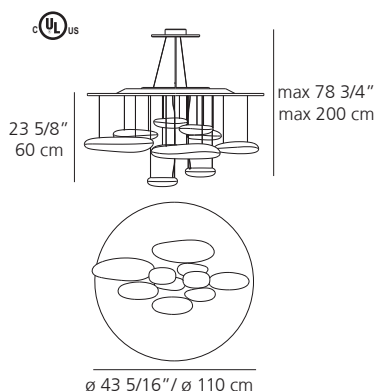

Mercury
Mercury LED **NEW**
Mercury mini **NEW**
Mercury mini LED **NEW**
suspension

design
Ross Lovegrove
2007

Artemide®
www.artemide.net

Awards

Reddot Design Award
"Best of the Best"
2008 - Essen (Deutschland)
Good Design Award
The Chicago Athenaeum
2008 - Chicago (US)

Light emission

Cable suspended luminaires for indirect halogen or LED lighting.

Materials: die-cast aluminum lighting units • reflective units made of injection-molded thermoplastic material with metallic finish • new stainless steel reflector • for custom configurations please contact your Artemide Sales Representative

Suspensions à éclairage halogène ou DEL indirect.

Luminaria suspendida por cable para iluminación indirecta halógena o de LED.

Matériaux: luminaires en aluminium moulé • réflecteurs en thermoplastique moulé par injection au fini métallique • nouveau réflecteur en inox • veuillez communiquer avec votre représentant commercial Artemide pour obtenir des configurations personnalisées

Materiales: unidades de iluminación de aluminio fundido • unidades reflectoras de material termoplástico moldeado por inyección, con acabado metálico • nueva inox reflector de acero • para configuraciones personalizadas comuníquese con su representante de ventas Artemide