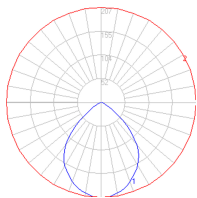

- Adjustable body
- S-bracket mounting

Dimensions

Packaging

2 Boxes

1 X 10.24 in x 7.48 in x 33.07 in / 3.75 lbs - 26 cm x 19 cm x 84 cm / 1.702 kg

1 X 4.33 in x 4.33 in x 4.33 in / .55 lbs - 11 cm x 11 cm x 11 cm / .25 kg

Light distribution

DIRECT

Red = Max Cd. Through Vertical plane

Blue = Max Cd. Through Horizontal plane

Luminaire weight

1.73 lbs / .79 kg

Warranty

5 year Limited warranty