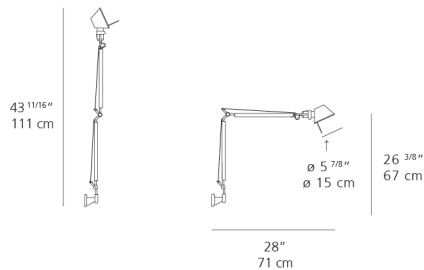

- Adjustable body
- S-bracket mounting

Dimensions

Packaging

2 Boxes

1 X 10.24 in x 7.48 in x 33.07 in / 3.75 lbs - 26 cm x 19 cm x 84 cm / 1.702 kg

1 X 4.33 in x 4.33 in x 4.33 in / .55 lbs - 11 cm x 11 cm x 11 cm / .25 kg

Light distribution

DIRECT

Red = Max Cd. Through Vertical plane

Blue = Max Cd. Through Horizontal plane

Luminaire weight

1.73 lbs / .79 kg

Warranty

5 year Limited warranty