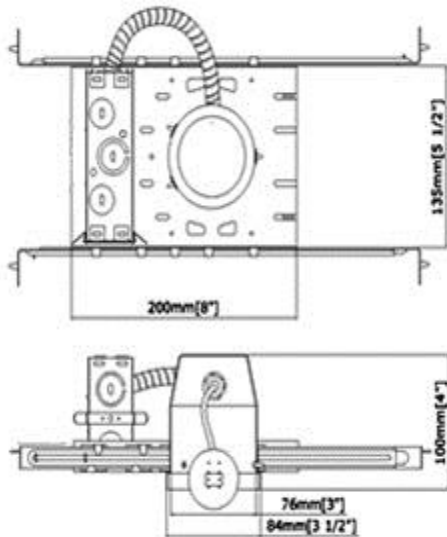

SPECIFICATIONS

HOUSING: Low 4 1/2" profile for shallow ceilings. Pre-wired .037" steel housing adjusts up to 1 3/4" ceiling thickness. Trim is secured with torsion wing springs/standard coil springs. Designed to be installed in existing sheet rock ceilings via ceiling cut out. Non IC rated housing must be kept 3" from insulation.

AIR FLOW RESTRICTION: Airtight models are designed to restrict air flow from room into plenums in compliance to the WSEC-Washington State Energy Code (less than 2.0 CFM-Cubic Feet per Minutes)

MOUNTING: Supplied with (2) 24" adjustable bar hangers. Bar hangers equipped with (nail-less installation) 3/4" serrated barbed studs for secure mounting in wood joists. Brackets may be flattened out to accommodate 27" flat bar hangers.

JUNCTION BOX: Pre-wired, galvanized steel J-box with (4) knock-outs. Strain clamps and ground wire. Equipped with safety standard thermal protector rated for 90°C.

LABELS: ETL/CETL listed (ETL listed number: 4005878) ETL listed for through-branch wiring (4) No. 12 AWG 90°C and damp locations.