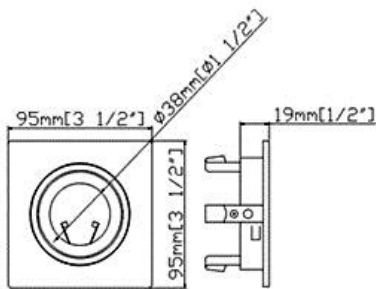

COMPATIBLE HOUSINGS

Model	Description
R3-050	3" LOW VOLTAGE NON IC REMODEL HOUSING REMOTE TRANSFORMER (NOT SUPPLIED)50W MAX MR-16
R3-499AT	3" LOW VOLTAGE NON IC AIRTITE NEW CONSTRUCTION HOUSING 50W MAX MR-16
R3-499ICA	3" LOW VOLTAGE IC AIRTITE NEW CONSTRUCTION HOUSING 35W MAX MR-16
R3-499RAT	3" LOW VOLTAGE NON IC AIRTITE REMODEL HOUSING 50W MAX MR-16
R3-G19AT	3" LINE VOLTAGE NON IC AIRTITE NEW CONSTRUCTION HOUSING 50W MAX GU-10
R3-G19ICA	3" LINE VOLTAGE IC AIRTITE NEW CONSTRUCTION HOUSING 35W MAX GU-10
R3-G19RAT	3" LINE VOLTAGE NON IC AIRTITE REMODEL HOUSING 50W MAX GU-10