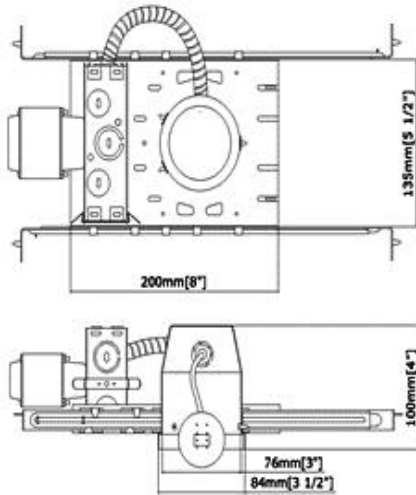

SPECIFICATIONS

HOUSING: Low 4 1/2" profile for shallow ceilings. Pre-wired .037" steel housing adjusts up to 1 3/4" ceiling thickness. Equipt with magnetic transformer Trim is secured with torsion wing springs/standard coil springs. Designed to be installed in existing sheet rock ceilings via ceiling cut out. Non IC rated housing must be kept 3" from insulation.

AIR FLOW RESTRICTION: Airtight models are designed to restrict air flow from room into plenums in compliance to the WSEC-Washington State Energy Code (less than 2.0 CFM-Cubic Feet per Minutes)

MOUNTING: Supplied with (2) 24" adjustable bar hangers. Bar hangers equipped with (nail-less installation) 3/4" serrated barbed studs for secure mounting in wood joists. Brackets may be flattened out to accommodate 27" flat bar hangers.

JUNCTION BOX: Pre-wired, galvanized steel J-box with (4) knock-outs. Strain clamps and ground wire. Equipped with safety standard thermal protector rated for 90°C.

LABELS: ETL/CETL listed (ETL listed number: 4005878) ETL listed for through-branch wiring (4) No. 12 AWG 90°C and damp locations.