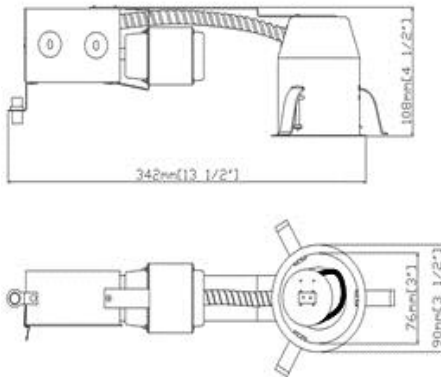

SPECIFICATIONS

HOUSING: Low 4 1/2" profile for shallow ceilings. Pre-wired .037" steel housing adjusts up to 1 3/4" ceiling thickness. Equipped with a magnetic transformer. Trim is secured with torsion wing springs/standard coil springs. Designed to be installed in existing sheet rock ceilings via ceiling cut out. Non IC rated housing must be kept 3" from insulation.

AIR FLOW RESTRICTION: Airtight models are designed to restrict air flow from room into plenums in compliance to the WSEC-Washington State Energy Code (less than 2.0 CFM-Cubic Feet per Minutes)

MOUNTING : Supplied with (3) high tension remodeling clips to secure the housing to an existing sheet rock ceiling.

JUNCTION BOX: Pre-wired, galvanized steel J-box with (4) knock-outs. Strain clamps and ground wire. Equipped with safety standard thermal protector rated for 90°C.

LABELS: ETL/CETL listed (ETL listed number: 4005878) ETL listed for through-branch wiring (4) No. 12 AWG 90°C and damp locations.