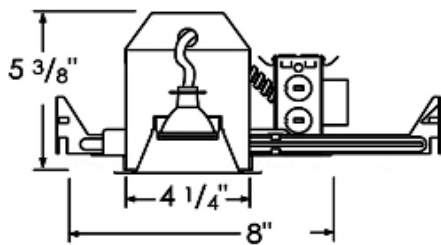

SPECIFICATIONS

HOUSING: Low 4 1/2" profile for shallow ceilings. Pre-wired .037" steel housing adjusts up to 1 3/4" ceiling thickness. Trim is secured with torsion wing springs/standard coil springs. Designed to be installed in existing sheet rock ceilings via ceiling cut out. Non IC rated housing must be kept 3" from insulation.

AIR FLOW RESTRICTION: Airtight models are designed to restrict air flow from room into plenums in compliance to the WSEC-Washington State Energy Code (less than 2.0 CFM-Cubic Feet per Minutes)

MOUNTING: Supplied with (4) high tension remodeling clips to secure the housing to an existing sheet rock ceiling.

JUNCTION BOX: Pre-wired, galvanized steel J-box with (4) knock-outs. Strain clamps and ground wire. Equipped with safety standard thermal protector rated for 90°C

LABELS: ETL/CETL listed (ETL listed number: 4005878) ETL listed for through-branch wiring (4) No. 12 AWG 90°C and damp locations.