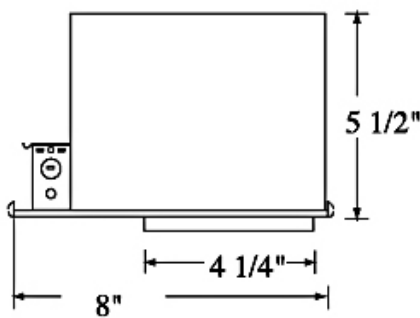

SPECIFICATIONS

HOUSING: 7 3/8" profile for ceilings. Pre-wired .037" steel housing adjusts up to 1 3/4" ceiling thickness. Trim is secured with torsion wing springs/standard coil springs. Designed to be installed in new construction applications. IC rated housing may have direct contact with insulation.

AIR FLOW RESTRICTION: Airtight models are designed to restrict air flow from room into plenums in compliance to the WSEC-Washington State Energy Code (less than 2.0 CFM-Cubic Feet per Minutes)

MOUNTING: Supplied with (2) 24" adjustable bar hangers . Bar hangers equipped with (nail-less installation) 3/4" serrated barbed studs for secure mounting in wood joists. Brackets may be flattened out to accommodate 27" flat bar hangers.

JUNCTION BOX: Pre-wired, galvanized steel J-box (25 cubic inch) with (4) 1/2", (3) 3/4", and (4) knock-outs. Strain clamps and ground wire. Equipped with safety standard thermal protector rated for 90°C

LABELS: ETL/CETL listed (ETL listed number: 4005878) ETL listed for through-branch wiring (4) No. 12 AWG 90°C and damp locations.