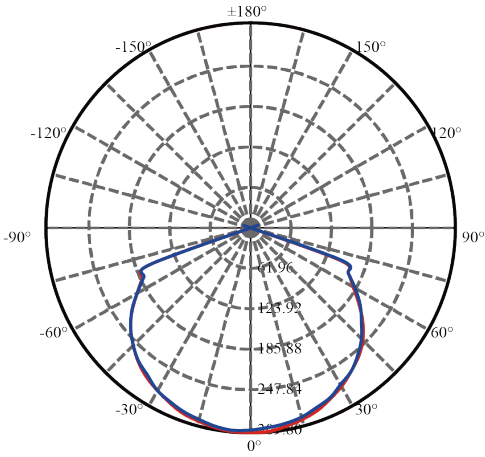

R2.5-4-6NC New Construction Plate

LISTING / WARRANTY

ETL listed to US and Canadian standards for damp location W/Feed through.

ENERGY STAR

3 Years Limited Warranty.

LIGHT DISTRIBUTION CURVE

C0/C180: —
 C90/C270: —

Field angle(10%Imax):C0/180Left:74.0 Right:73.9

:C90/270Left:74.1 Right:73.9

Beam Angle(50%Imax):C0/180Left:70.2 Right:67.3

:C90/270Left:70.3 Right:67.8

1.0m	309.8 , 253.1 lx	516.39cm
2.0m	77.5 , 63.3 lx	1032.78cm
3.0m	34.4 , 28.1 lx	1549.17cm
4.0m	19.4 , 15.8 lx	2065.55cm
5.0m	12.4 , 10.1 lx	2581.94cm
6.0m	8.6 , 7.0 lx	3098.33cm
7.0m	6.3 , 5.2 lx	3614.72cm
8.0m	4.8 , 4.0 lx	4131.11cm
9.0m	3.8 , 3.1 lx	4647.50cm
10.0m	3.1 , 2.5 lx	5163.88cm