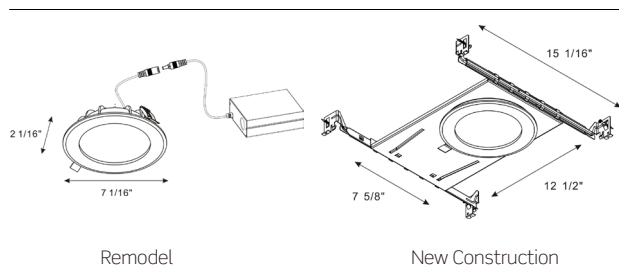

MOUNTING

ETL listed to US and Canadian standards for damp location W/Feed through.

3 Years Limited Warranty.

MOUNTING

Remodel

New Construction

L6BLR-14W-3/4K-D90-MW

6" ROUND RECESSED LED DOME LIGHT