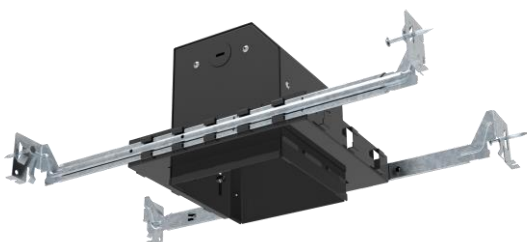

MH4011COB-AT

1 LIGHT SQUARE LED HOUSING

Project

Location

*New Construction Housing for
1 Light LED maximum 10 watt
LED modules accesable via clips from
the inside of housing*

FINISH

MW

Cut out: 4 3/4" x 4 3/4"

Compatible Trims W: 5 1/8 " H: 6 1/4" L: 9 1/8"

MT-4011COB-MW

trimmed

*Must order trims and
trims at the same time*

MT-4011COB-TL-MW

trim-less