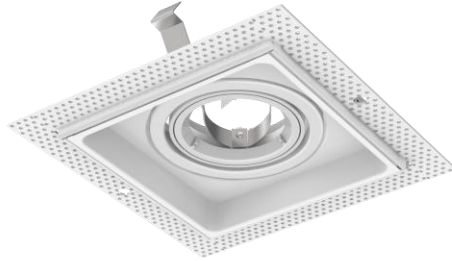

MT-4011TL-MW

MULTIPLE LIGHT TRIM

Project

Location

PRODUCT DESCRIPTION

Multiple light trim

line voltage GU-10 trim x1 light

Damp location rated

LAMPING: Unique clip design system accommodates a GU-10. access to lamp from bottom of trim via twist and lock mechanism

Painted finishes are powder coated for abrasion resistance, Steel metal clips secure to housing.

SIZES: 4" X 4"

FINISHES: Matte White (MW)

MODEL

FINISH

MW