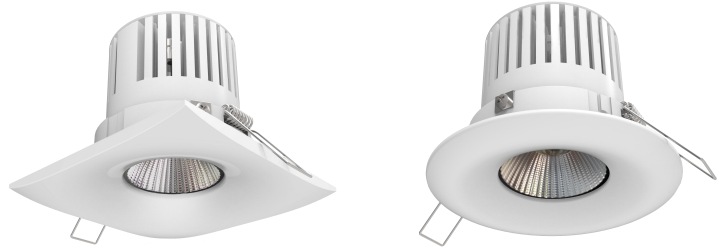

4" 15W Round Or Square Recessed LED Retrofit Trim

Catalog #		
Project	Date	
Notes		

ROUND: R4-47IC-15COB-3D90-MW

SQUARE: R4-57IC-15COB-3D90-MW

A	Series
	4" Round Recessed LED Retrofit Trims 4" Square Recessed LED Retrofit Trims
B	Mounting
	Remodel New Construction
C	Trim
	Trimmed
D	Color Temperature
	3000K

Description

Aluminum forging heat sink for excellent heat dissipation. Independent power supply box, easy to maintain and replace. Reflector vortex diminishes glare. Brand chip and isolated power supply, safe and reliable. Dimming available, can be matched a variety of light regulators, dimming stability, with no strobe.

Mounting & Clips

New construction is optional.
Can be adapted to the 0.5 "to 1.5" ceiling.
Easy installation, tool-free and save time.
Various installation clip for choose.
Two Clips Type: Install with no housing required.
Three Clips Type: Install with housing required.

Light Engine

COB LED
Input Power: 15W Max.
Input Voltage: 110V/277V AC 50/60 Hz
PF: >0.98
CRI:90+
Dimmable: Triac/ELV Dimmers
Lumen Efficiency: 1500 Lumens

LED RETROFIT TRIM

Listing & Warranty

ETL listed to US and Canadian standards for wet locations
3-Year Limited Warranty