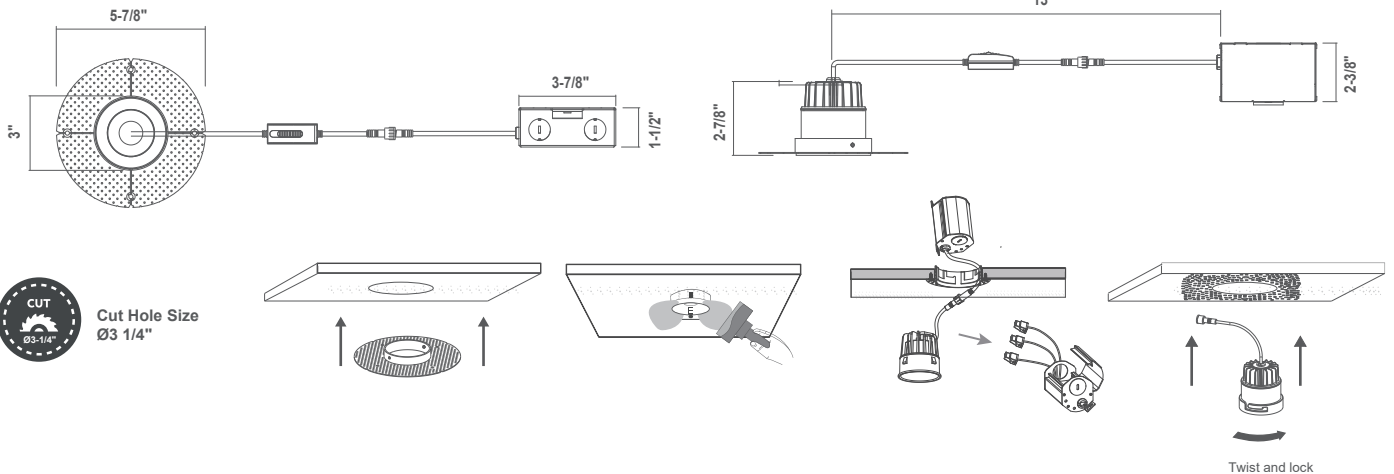

3.5 Inch

Trimless Downlight

- Durable airtight aluminum body
- Type IC, Air-Tight & Damp - No Housing Required
- Flangeless installation, to provide a higher end look.
- No housing required, easy and fast installation
- 100%-10% dimming capability. This fixture is compatible with industry standard forward-phase / reverse-phase and TRIAC/ELV dimmers
- Rated for long life - over 50,000 hours

SPECIFICATIONS	
Application	Recessed Ceiling Mount
Watts	12W
CRI	90Ra+
Color Temperature(K)	5CCT Selectable 2700k to 5000k
Light Output(lm)	800lm
Default Driver Input	AC120V, 60Hz
Dimming	Triac Dimming
Power Factor	>0.9
Approved Location	Damp Location
Air Tight	Yes
Operating Temp.	(-4°F~104°F) -20~40°C
Beam Angle	38°

ORDERING

MODELS	CCT	FINISH
RA3.5RTL-PIC-12W-5CCT-D90MW	5CCT selectable (2700-5000K)	MW(Matte White)
RA3.5STL-PIC-12W-5CCT-D90MW		

Accessories

Emergency Backup BL-ELD-15W See Page 60	Mounting Plate R3.5-NC See Page 60
-------------------------------------------------------------	--------------------------------------------------------