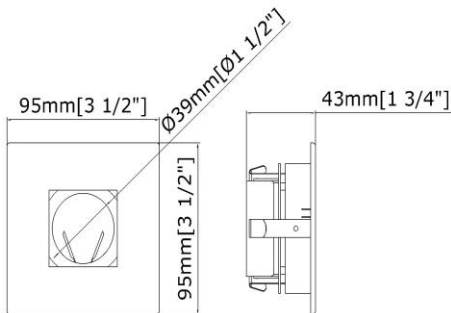

R3-590

3" SQUARE BAFFLE TRIM

Project

Location

PRODUCT DESCRIPTION

3" Square baffle trim

To be used in low and line voltage applications.

LAMPING: Accommodates an MR-16 or GU-10 bulb. Please see housing for maximum wattage allowed according to selection.

Painted finishes are powder coated for abrasion resistance, clear lens included.

Steel metal clips secure to housing.

DIAMETER: 3 3/4"

FINISHES: Matte White (MW), Brushed Nickel (BN)

MODEL FINISH

R3-590	MW
	BN