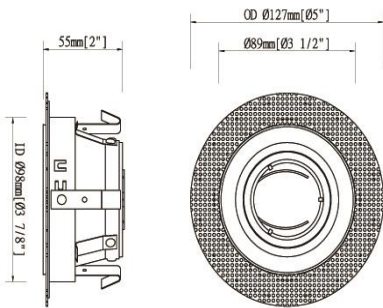

R4-421TL

4" ROUND TRIMLESS TRIM

Project

Location

PRODUCT DESCRIPTION

4" Round trim less trim

To be used in low and line voltage applications.

To be used with nes construction GU-10 Housings only

LAMPING: Accommodates an MR-16 or GU-10 bulb. Access via twist and lock from bottom of the trim

Painted finishes are powder coated for abrasion resistance, clear lens included. Steel metal clips secure to housing.

DIAMETER: 4"

FINISHES: Matte White (MW)

Recommended to use Dura bond to finish the trim-less portion TO AVOID CRACKING ON THE FINISH

MODEL	FINISH
R4-421TL	MW

COMPATIBLE HOUSINGS

Model	Description
R4-19AT	4" LINE VOLTAGE NON IC AIRTITE NEW CONSTRUCTION HOUSING WHEN USED WITH A GU-10 WHIP
R4-G19AT	4" LINE VOLTAGE NON IC AIRTITE NEW CONSTRUCTION HOUSING 50W MAX GU-10
R4-G19ICA	4" LINE VOLTAGE IC AIRTITE NEW CONSTRUCTION HOUSING 35W MAX GU-10
R4-G19ICAT-LED	4" LINE VOLTAGE IC AIRTITE NEW CONSTRUCTION HOUSING 8W MAX LED GU-10