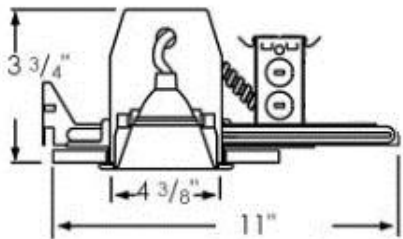

SPECIFICATIONS

HOUSING: Low 5 3/4" profile for shallow ceilings. Pre-wired .051" steel housing adjusts up to 1 3/4" ceiling thickness. Equipped with a magnetic transformer. Trim is secured with torsion wing springs/standard coil springs. Designed to be installed in existing sheet rock ceilings via ceiling cut out. Non IC rated housing must be kept 3" from insulation.

AIR FLOW RESTRICTION: Airtight models are designed to restrict air flow from room into plenums in compliance to the WSEC-Washington State Energy Code (less than 2.0 CFM-Cubic Feet per Minutes)

MOUNTING: Supplied with (2) 24" adjustable bar hangers. Bar hangers equipped with (nail-less installation) 3/4" serrated barbed studs for secure mounting in wood joists. Brackets may be flattened out to accommodate 27" flat bar hangers.

JUNCTION BOX: Pre-wired, galvanized steel J-box with (4) knock-outs. Strain clamps and ground wire. Equipped with safety standard thermal protector rated for 90°C

LABELS: ETL/CETL listed (ETL listed number: 4005878) ETL listed for through-branch wiring (4) No. 12 AWG 90°C and damp locations.