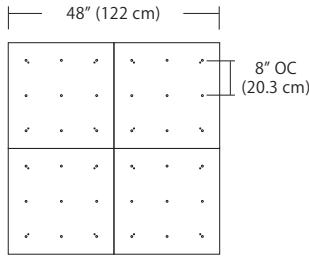

For full specifications and ordering information, see blackjacklighting.com

(# symbol indicates additional specification required)

System	Pendant Mounting	Configuration Examples	Finish Options

Quatro

Square Configurations - See [Quatro Square Configurations](#) section of our website for specification information (#)

4S (4' 2x2' / 9 Port)
MSQ-2409-##-4S-##