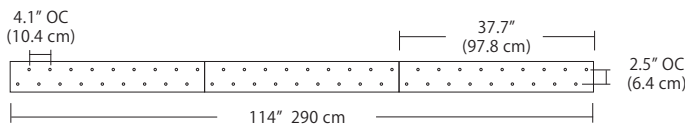

4L (4'x2' / 9 Port)
MSQ-2409-##-4L-##

6L (6'x2' / 25 Port)
MSQ-2425-##-6L-##

Duo

Linear Configurations - See [Duo Linear Configurations](#) section of our website for specification information (#)

6L (6'4"x6" / 10 Port)
MSD-3810-##-6L-##

MPC

- BL Matte Black
- PC Pol. Chrome
- WH White
- SG Satin Gold
- BZ Bronze
- SS Satin Silver

9L (9'6"x6" / 18 Port)
MSD-3818-##-9L-##

Solo

Solo 48" Linear Configuration - See [Solo Linear Configuration](#) section of our website for specific information (#)