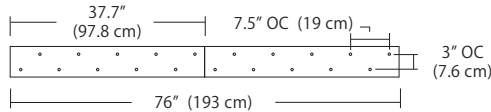

4L (4'x2' / 9 Port)
MSQ-2409-##-4L-##

6L (6'x2' / 25 Port)
MSQ-2425-##-6L-##

Duo

Linear Configurations - See [Duo Linear Configurations](#) section of our website for specification information (#)

6L (6'4"x6" / 10 Port)
MSD-3810-##-6L-##

MPC

- BL Matte Black
- PC Pol. Chrome
- WH White
- SG Satin Gold
- BZ Bronze
- SS Satin Silver

9L (9'6"x6" / 18 Port)
MSD-3818-##-9L-##

Solo

Solo 48" Linear Configuration - See [Solo Linear Configuration](#) section of our website for specific information (#)