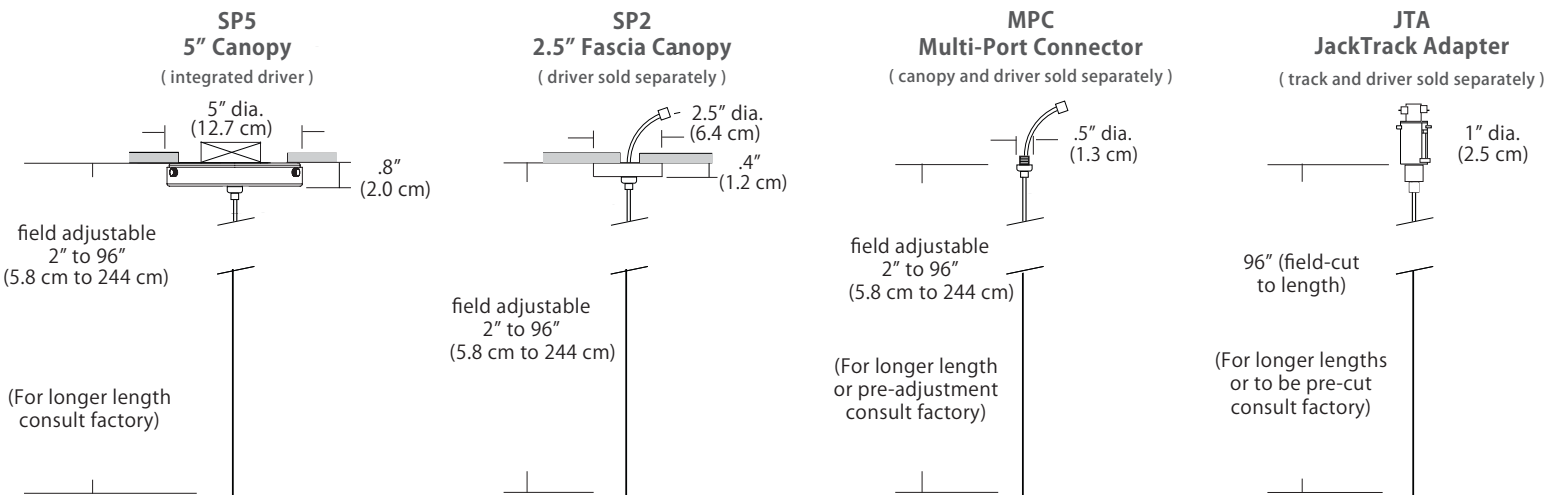

Wattage

Wattage  2W 3W	<p>2W = 2 Watts / 86 Lumens, recommended for Multi-Port applications (Multi-Port system and JackTrack adapter).</p> <p>3W = 3 Watts / 133 Lumens, recommended for single pendant applications (5" Canopy and 2.5" Fascia Canopy).</p> <p><i>(Lumens measured at 3000K)</i></p>
---	--

Mounting

Mounting  SP5 SP2 MPC JTA	<p>SP5 = 5" canopy with integrated driver (included), attaches to rear of canopy and sits inside ceiling mounted junction box <i>Cable with modular connector attaches to canopy w/ integrated universal driver (120-277V / TRIAC, ELV, 0-10V dimming)</i></p> <p>SP2 = 2.5" thin profile canopy that attaches flush to a rigid ceiling (driver sold separately) <i>Cable with modular connector (and optional wire harness) attaches to a remote driver</i></p> <p>MPC = Multi-port connector attaches to any of BlackJack's Multi-Port canopies (canopy and driver sold separately) <i>Cable with modular connector attaches to a driver inside a Multi-Port canopy (driver may be remote)</i></p> <p>JTA = Adapter connects the pendant in any position along the JackTrack system (track and driver sold separately) <i>Cable is cut to length and inserted in a connector at the bottom of the JackTrack adapter</i></p>
--	---