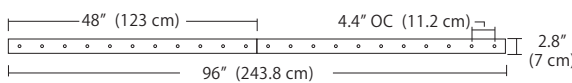

4L (4'x2' / 9 Port)
MSQ-2409-##-4L-##

6L (6'x2' / 25 Port)
MSQ-2425-##-6L-##

Duo

Linear Configurations - See [Duo Linear Configurations](#) section of our website for specification information (#)

6L (6'4"x6" / 10 Port)
MSD-3810-##-6L-##

MPC

- BL Matte Black
- PC Pol. Chrome
- WH White
- SG Satin Gold
- BZ Bronze
- SS Satin Silver

9L (9'6"x6" / 18 Port)
MSD-3818-##-9L-##

Solo

Solo 48" Linear Configuration - See [Solo Linear Configuration](#) section of our website for specific information (#)