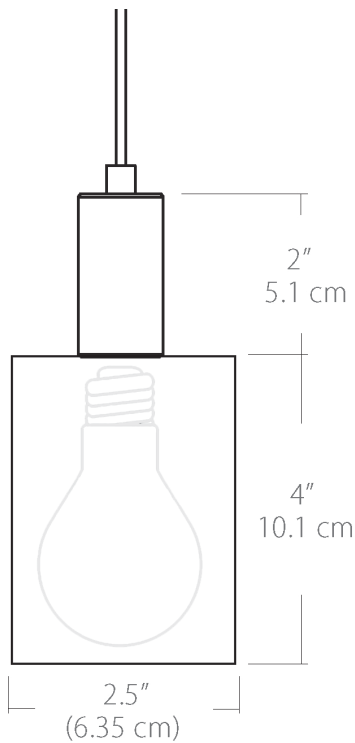

Features

- Screw-in, decorative optical acrylic light guide
- Suspends from an 8' adjustable cable
- Standard Finishes: BL - Black, PC - Polished Chrome, or WH - White
- Damp location rated

Specifications

Dimensions

Diffuser

ORDERING GUIDE

Category	Series	Diffuser	Size	Finish	Color Temp.	Wattage	Mounting	Length
SP	LGD	AL	03		30K			
SP Small Pendant	LGD Light Guide	AL A-Lamp	03 3" Dia.	Standard BL Black PC Polished Chrome WH White Special Order BZ Bronze SG Satin Gold SS Satin Silver	27K 2700K 30K 3000K 35K 3500K 40K 4000K	2W 2Watts/ 86 Lm 3W 3Watts/ 133 Lm (recommended for single pendant application)	SP5 5" Canopy SP2 2.5" Fascia Canopy MPC Multi-Port Connector JTA JackTrack Adapter	96" Standard (Change Length for custom cable length in inches)
					(30K Standard)		(See page 2 for mounting information)	