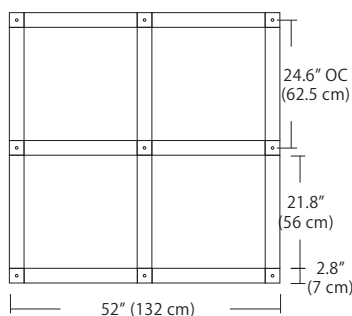

MPC

- BL Matte Black
- PC Pol. Chrome
- WH White
- SG Satin Gold
- BZ Bronze
- SS Satin Silver

Solo 22" Grid Configuration - See [Solo Grid Configuration](#) section of our website for specific information (#)