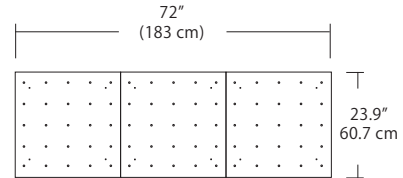

Quatro

Square Configurations - See [Quatro Square Configurations](#) section of our website for specification information (#)

4S (4' 2x2' / 9 Port)
MSQ-2409-##-4S-##

6S (6' 3x3 / 25 Port)
MSQ-2425-##-6S-##

4L (4'x2' / 9 Port)
MSQ-2409-##-4L-##

6L (6'x2' / 25 Port)
MSQ-2425-##-6L-##

Duo

Linear Configurations - See [Duo Linear Configurations](#) section of our website for specification information (#)

6L (6'4"x6" / 10 Port)
MSD-3810-##-6L-##