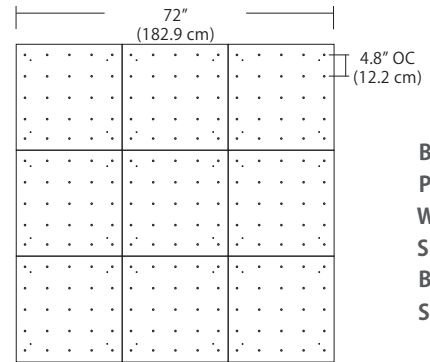

6S (6' 3x3 / 25 Port)
MSQ-2425-##-6S-##