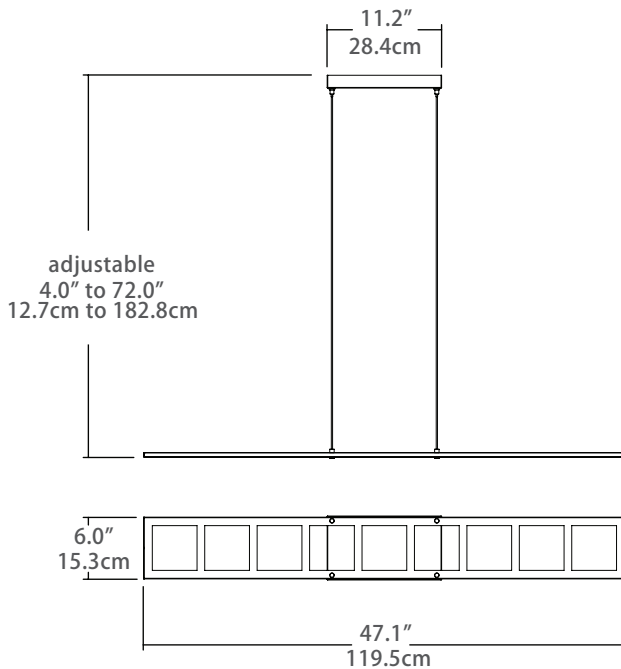

Product Description

Airy Quadra LED pendant floats from four nearly invisible cables and is so thin that it almost disappears when viewed from the side. Square edge-lit panels alternate with open squares in a linear Polished Chrome frame

Construction

- •Stamped stainless steel construction with Polished Chrome finish
- •Each edge-lit panel is constructed with three layers: a custom optical lens in the middle, a highly reflective rear surface and an ultra thin extraction lens in front
- •Four easily adjustable thin black cords suspend the fixture from 4" to 72" from ceiling

Installation

- •Mounts directly to junction box
- •Can be mounted to angled ceiling (up to 30 degrees)

Product Features

- •Listed for damp locations
- •Instant on/off; dimmable with TRIAC dimmer

Recommended TRIAC dimmers: LUTRON: ARIADNI AYCL-153P, DIVA DVCL-153P, SKYLARK CTCL-153P, SKYLARK SCL-153P; LEVITON: ILLUMATECH IPI06-1L, IPI10-1L

48" Quadra Pendant

Model No: QDR-48P-PC (Polished Chrome)

Input voltage: 90-130V AC 50/60Hz

Fixture Wattage: 36W

Approx. fixture output: 2395 lumens

3000K color temp / 83 CRI