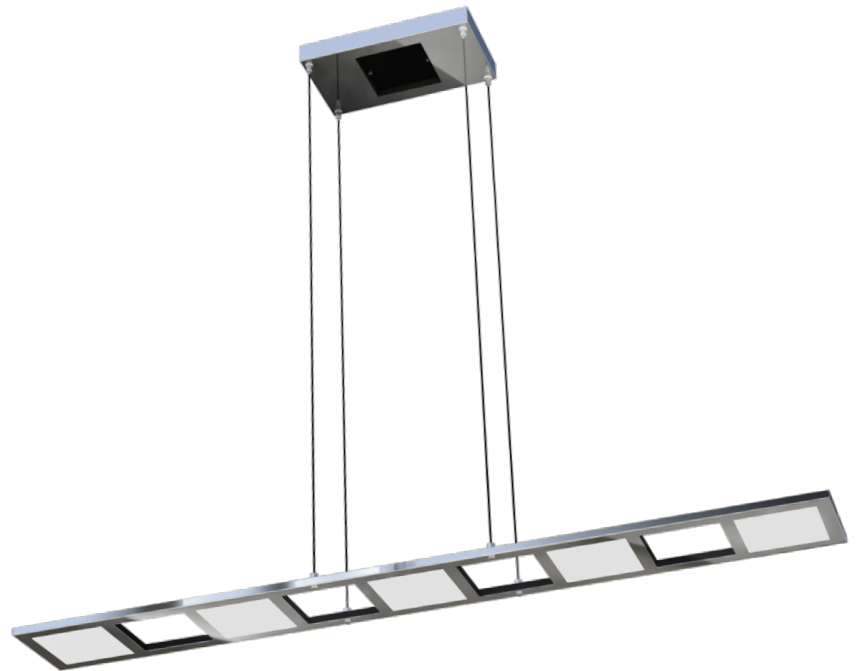

## Product Description

Airy Quadra LED pendant floats from four nearly invisible cables and is so thin that it almost disappears when viewed from the side. Square edge-lit panels alternate with open squares in a linear Polished Chrome frame

## Construction

- Stamped stainless steel construction with Polished Chrome finish
- Each edge-lit panel is constructed with three layers: a custom optical lens in the middle, a highly reflective rear surface and an ultra thin extraction lens in front
- Four easily adjustable thin black cords suspend the fixture from 4" to 72" from ceiling

## Installation

- Mounts directly to junction box
- Can be mounted to angled ceiling (up to 30 degrees)

## 48" Quadra Pendant

**Model No: QDR-48P-PC** (Polished Chrome)

Input voltage: 90-130V AC 50/60Hz

Fixture Wattage: 36W

Approx. fixture output: 2395 lumens

3000K color temp / 83 CRI