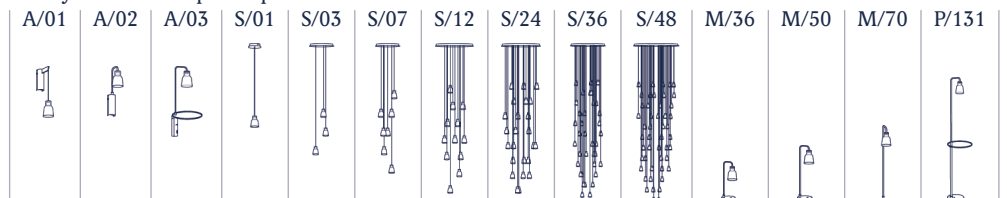

Family / Familia: Drip&Drop

bover
barcelona lights

1251 Collier Road,
Suite C
Atlanta, GA 30318
United States

T. +1 (404) 924 2342
info@boverusa.com
www.boverusa.com