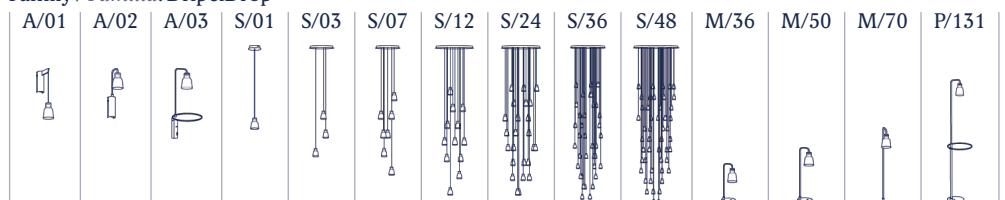

Family / Familia: Drip&Drop

bover
barcelona lights

1251 Collier Road,
Suite C
Atlanta, GA 30318
United States

T. +1 (404) 924 2342
info@boverusa.com
www.boverusa.com