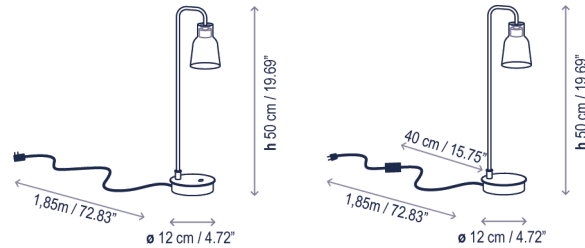

Drip/Drop M/50

Design / Diseño:
Christophe Mathieu / 2017

Typology: Table lamp
Tipología: Mesa

Environment: Indoor
Ambiente: Interior

Interruptor Proxy Dimmer / Proxy Dimmer Switch   Interruptor en el cable / Through cord switch

Technical description / Descripción técnica:

lbs (Drip) Net Weight / *Peso Neto*: 2.25 lbs
(Drop) Net Weight / *Peso Neto*: 2.29 lbs

Box 1 Box/Caja
11.42 x 8.27 x 20.87 inches | 1.1399 ft³
(Drip) Gross Weight / *Peso bruto*: 3.86 lbs
(Drop) Gross Weight / *Peso bruto*: 3.92 lbs

Materials: Aluminum, Iron,
Borosilicate glass / Polycarbonate
Materiales: Aluminio, Hierro,
Vidrio borosilicato / Policarbonato

Structure finish: ebony black
Acabado estructura color ébano negro

*Note: while in off position, the blue proxy sensor is illuminated.
*Nota: el sensor proxy conserva luz azul latente cuando la lámpara está apagada.

Customizable
Personalizable

Certifications
Certificaciones

Spare parts / Recambios:

DRIP
R2599438 Transparent glass / Vidrio transparente
R2599439 Frosted glass / Vidrio matizado
R2599481 Green glass / Vidrio verde
R2599486 Blue glass / Vidrio azul
R259124 Opal Polycarbonate/Policarbonato Opal

DROP
R2590356 Transparent glass / Vidrio transparente
R2590357 Frosted glass / Vidrio matizado
R2590358 Green glass / Vidrio verde
R2590359 Blue glass / Vidrio azul

Lamps description Drip / Descripción lámpara Drip:

120V 60Hz   DRY   IP-20   3 W LED / CRI: 90 / 2700K
345 lm light source / fuente de luz

Ref	Finishing / Acabados	Ean13
2590230338U	Through Cord Switch - Transparent Glass Interruptor en el cable - Vidrio Transparente	8436544899398
2590230339U	Through Cord Switch - Frosted Glass Interruptor en el cable - Vidrio Matizado	8436544899381
2590230381U	Through Cord Switch - Green Glass Interruptor en el cable - Vidrio Verde	8436544899336
2590230386U	Through Cord Switch - Blue Glass Interruptor en el cable - Vidrio Azul	8436544899329
25902303121U	Through Cord Switch - Opal Polycarbonate Interruptor en el cable - Policarbonato Opal	8435493725123
*2590231238U	Proxy Dimmer Switch - Transparent Glass Interruptor Proxy Dimmer - Vidrio Transparente	8436544899473
*2590231239U	Proxy Dimmer Switch - Frosted Glass Interruptor Proxy Dimmer - Vidrio Matizado	8436544899466
*2590231281U	Proxy Dimmer Switch - Green Glass Interruptor Proxy Dimmer - Vidrio Verde	8436544899411
*2590231286U	Proxy Dimmer Switch - Blue Glass Interruptor Proxy Dimmer - Vidrio Azul	8436544899404
*25902312121U	Proxy Dimmer Switch - Opal Polycarbonate Interruptor Proxy Dimmer - Policarbonato Opal	8435493725147

Lamps description Drop / Descripción lámpara Drop: