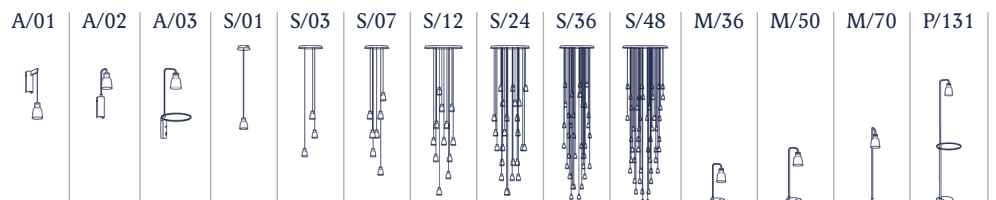

Family / Familia: Drip&Drop

bover
barcelona lights

1251 Collier Road,
Suite C
Atlanta, GA 30318
United States

T. +1 (404) 924 2342
info@boverusa.com
www.boverusa.com