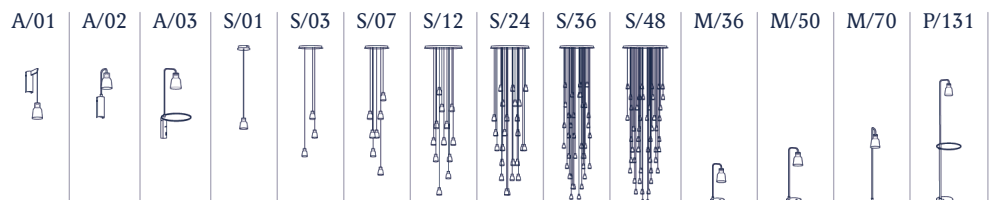

Family / Familia: Drip&Drop

bover
barcelona lights

1251 Collier Road,
Suite C
Atlanta, GA 30318
United States

T. +1 (404) 924 2342
info@boverusa.com
www.boverusa.com