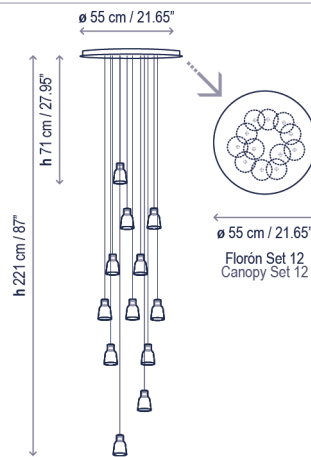

Materials: Aluminum, Iron,
Borosilicate glass / Polycarbonate
*Materiales: Aluminio, Hierro,
Vidrio borosilicato / Policarbonato*

Black coaxial cable, max. height 13 mts.
Cannot be cut or handled. There are 13
standard cable lengths to make different
compositions. Please consult for custom
length options.

Typology: Pendant lamp
Tipología: Suspensión

Environment: Indoor
Ambiente: Interior

Technical description / Descripción técnica:

lbs (Drip) Net Weight / *Peso Neto*: 16.69 lbs
(Drop) Net Weight / *Peso Neto*: 17.75 lbs

Box/Caja
26.38 x 26.38 x 9.84 inches | 3.9632 ft³
(Drip) Gross Weight / *Peso bruto*: 28.31 lbs
(Drop) Gross Weight / *Peso bruto*: 29.37 lbs

Materials: Aluminum, Iron, Borosilicate glass
Materiales: Aluminio, Hierro, Vidrio borosilicato