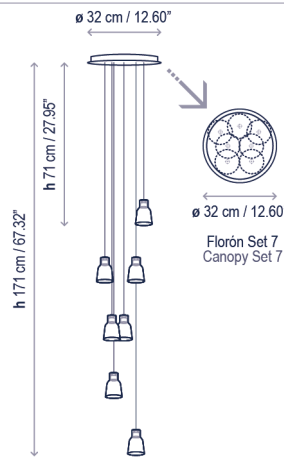

Structure finish: ebony black
Acabado estructura color ébano negro

Black coaxial cable, max. height 13 mts.
Cannot be cut or handled. There are 13
standard cable lengths to make different
compositions. Please consult for custom
length options.

Typology: Pendant lamp
Tipología: Suspensión

Environment: Indoor
Ambiente: Interior

Technical description / Descripción técnica:

(Drip) Net Weight / *Peso Neto*: 5.16 lbs
(Drop) Net Weight / *Peso Neto*: 5.47 lbs

1 Box/Caja
15.75 x 15.75 x 9.84 inches | 1.4126 ft³
(Drip) Gross Weight / *Peso bruto*: 11.82 lbs
(Drop) Gross Weight / *Peso bruto*: 12.13 lbs

Materials: Aluminum, Iron, Borosilicate glass
Materiales: Aluminio, Hierro, Vidrio borosilicato

Materials: Aluminum, Iron,
Borosilicate glass / Polycarbonate
*Materiales: Aluminio, Hierro,
Vidrio borosilicato / Policarbonato*

Black coaxial cable, max. height 13 mts.
Cannot be cut or handled. There are 13
standard cable lengths to make different
compositions. Please consult for custom
length options.