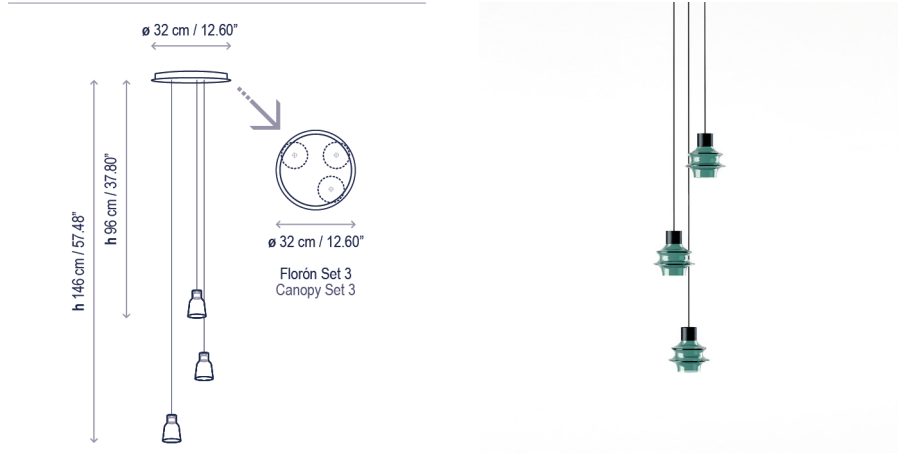

Drip/Drop S/03L

Design / Diseño:
Christophe Mathieu / 2017

Typology: Pendant lamp
Tipología: Suspensión

Environment: Indoor
Ambiente: Interior

Technical description / Descripción técnica:

(Drip) Net Weight / *Peso Neto*: 4.83 lbs
(Drop) Net Weight / *Peso Neto*: 4.96 lbs

Structure finish: ebony black
Acabado estructura color ébano negro

Black coaxial cable, max. height 13 mts.
Cannot be cut or handled. There are 13
standard cable lengths to make different
compositions. Please consult for custom
length options.