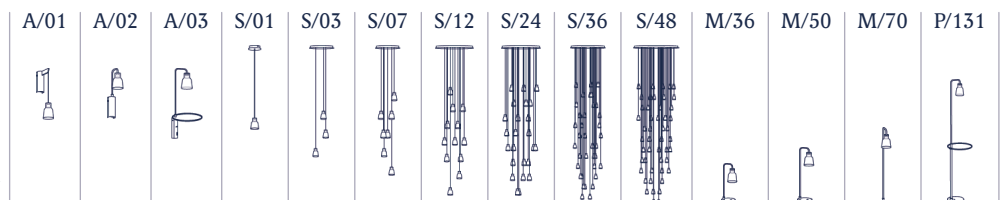

Family / Familia: Drip&Drop

bover
barcelona lights

1251 Collier Road,
Suite C
Atlanta, GA 30318
United States

T. +1 (404) 924 2342
info@boverusa.com
www.boverusa.com