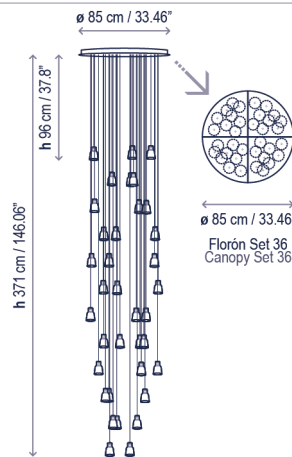

Materials: Aluminum, Iron,
Borosilicate glass / Polycarbonate
*Materiales: Aluminio, Hierro,
Vidrio borosilicato / Policarbonato*

Black coaxial cable, max. height 13 mts.
Cannot be cut or handled. There are 13
standard cable lengths to make different
compositions. Please consult for custom
length options.

Typology: Pendant lamp
Tipología: Suspensión

Environment: Indoor
Ambiente: Interior

Technical description / Descripción técnica:

(Drip) Net Weight / *Peso Neto*: 47.73 lbs
(Drop) Net Weight / *Peso Neto*: 49.32 lbs

2 Boxes / 2 Cajas:

26.38 x 26.38 x 22.44 inches | 9.037 ft³
(Drip) Gross Weight / *Peso bruto*: 63.21 lbs
(Drop) Gross Weight / *Peso bruto*: 64.79 lbs

24.02 x 19.69 x 24.02 inches | 6.5703 ft³
(Drip) Gross Weight / *Peso bruto*: 19.84 lbs
(Drop) Gross Weight / *Peso bruto*: 19.84 lbs

Materials: Aluminum, Iron,
Borosilicate glass / Polycarbonate
*Materiales: Aluminio, Hierro,
Vidrio borosilicato / Policarbonato*

Structure finish: ebony black
Acabado estructura color ébano negro

Black coaxial cable, max. height 13 mts.
Cannot be cut or handled. There are 13
standard cable lengths to make different
compositions. Please consult for custom
length options.