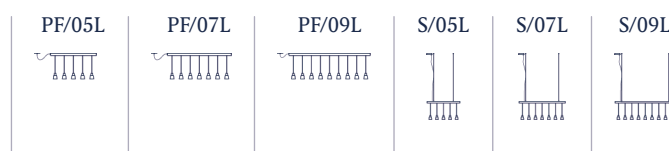

Family / Familia: Drip/Drop Linear