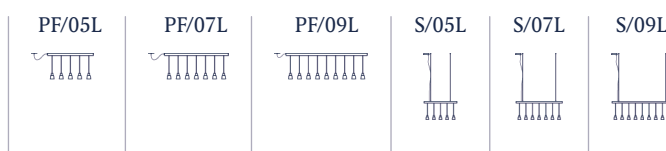

Family / Familia: Drip/Drop Linear