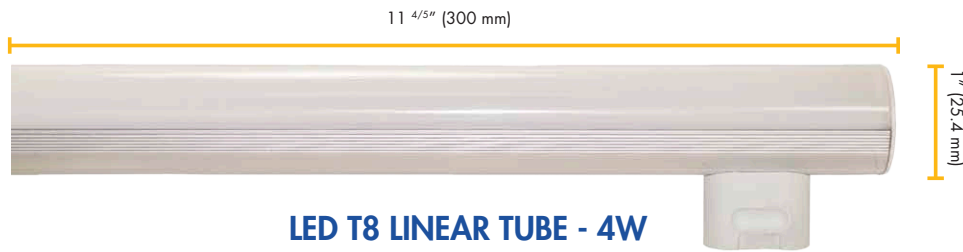

For the most current product information, see [www.bulbrite.com/LED](http://www.bulbrite.com/LED)

**LED = Incandescent**

4W = 35W

6W = 60W

10W = 150W

**LED T8 LINEAR TUBE - 4W**

LED/LI4T8/27K

**LED T8 LINEAR TUBE - 6W**