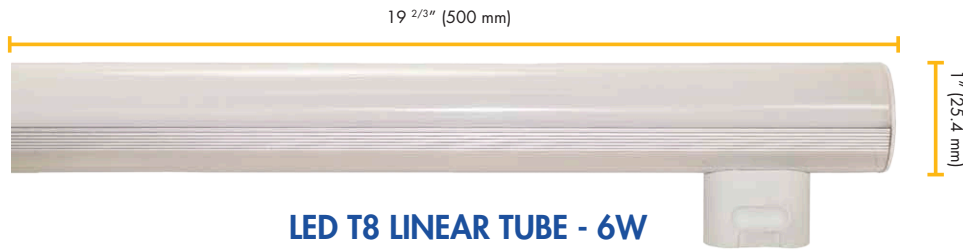

For the most current product information, see [www.bulbrite.com/LED](http://www.bulbrite.com/LED)

**LED = Incandescent**

4W = 35W

6W = 60W

10W = 150W

**LED T8 LINEAR TUBE - 4W**

LED/LI4T8/27K

**LED T8 LINEAR TUBE - 6W**