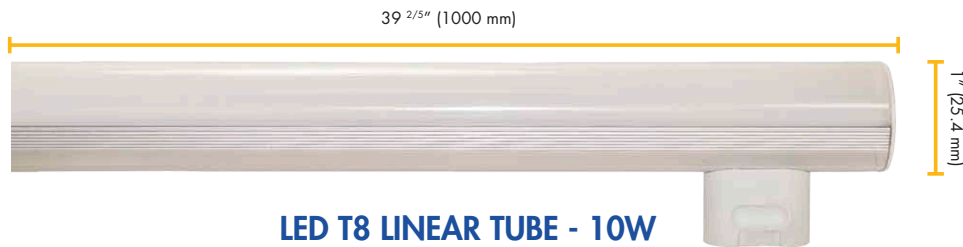

LED T8 LINEAR TUBE - 10W

LED/LI10T8/27K