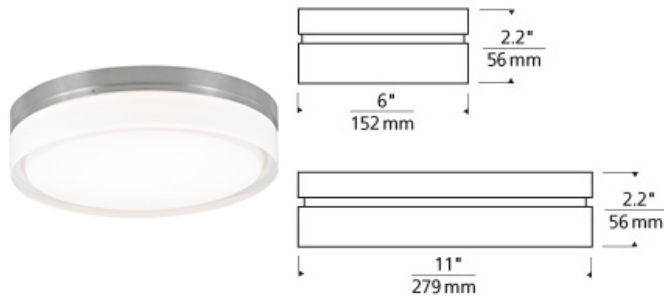

Cirque Ceiling

DESCRIPTION

Beautiful round pressed glass shade with polished surface suspended from a die-cast base. May be mounted on the ceiling or wall. Available in three lamp configurations: incandescent, fluorescent, and LED. Large incandescent includes two 120 volt, 40 watt G9 base halogen lamps; Small incandescent includes one 120 volt 40 watt G9 base halogen lamp; Large fluorescent includes two 13 watt 2GX7 base twin tube lamps and electronic ballast; Large LED includes one 15 watt, 800 net lumen, LED module; Small LED includes one 10 watt, 530 net lumen LED module. Incandescent version dimmable with a standard incandescent dimmer (not included). LED version dimmable with low-voltage electronic dimmer (not included). Suitable for wet locations. ADA compliant.

INSTALLATION

This product can mount to either a 4" square electrical box with round plaster ring or an octagonal electrical box (not included).

WEIGHT

9.1lb / 4.13kg ±

ORDERING INFORMATION

700CQ	SHAPE OR SIZE	FINISH	LAMP
L	LARGE	Z ANTIQUE BRONZE	INCANDESCENT 120V
S	SMALL	C CHROME	-CF COMPACT FLUORESCENT 120V
		S SATIN NICKEL	-CF277 COMPACT FLUORESCENT 277V
			-LED LED 2700K 120V
			-LED277 LED 2700K 277V
			-LED3 LED 3000K 120V
			-LED3-277 LED 3000K 277V