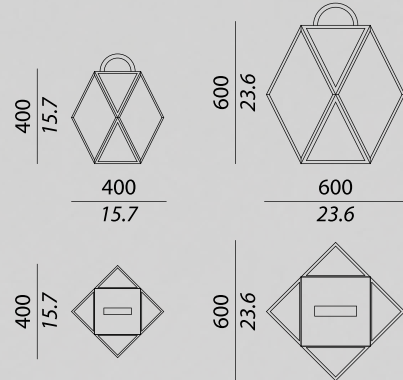

1 x E26 compact fluorescent (CFL)

POWER : 23 W

Suitable for LED lamps

BOX SIZES

Box 1 (Medium):

WIDTH : 20.5 inc

DEPTH : 20.5 inc

HIGHT : 21.7 inc

WEIGHT : 15.4 lb

Box 1 (Large):

WIDTH : 25.3 inc

DEPTH : 25.3 inc

HIGHT : 28.9 inc

WEIGHT : 27.5 lb

TECHNICAL DRAWINGS

CERTIFICATION