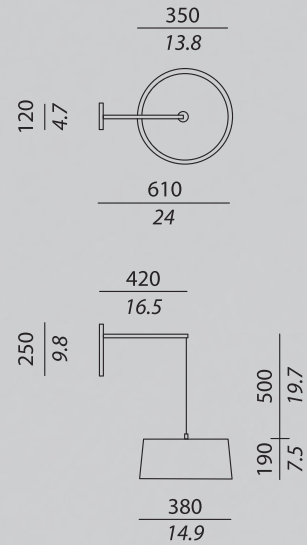

### CABLE

**MATERIAL :**

*Red or black cable*

**LENGTH OF THE CABLE :**

19.7 inc

### BOX SIZES

Box 1:

**WIDTH :** 20.5 inc

**DEPTH :** 6.8 inc

**HIGHT :** 20.5 inc

**WEIGHT :** 8.9 lb

Box 2:

**WIDTH :** 17 inc

**DEPTH :** 17 inc

**HIGHT :** 10.3 inc

**WEIGHT :** 5.6 lb

### TECHNICAL DRAWINGS