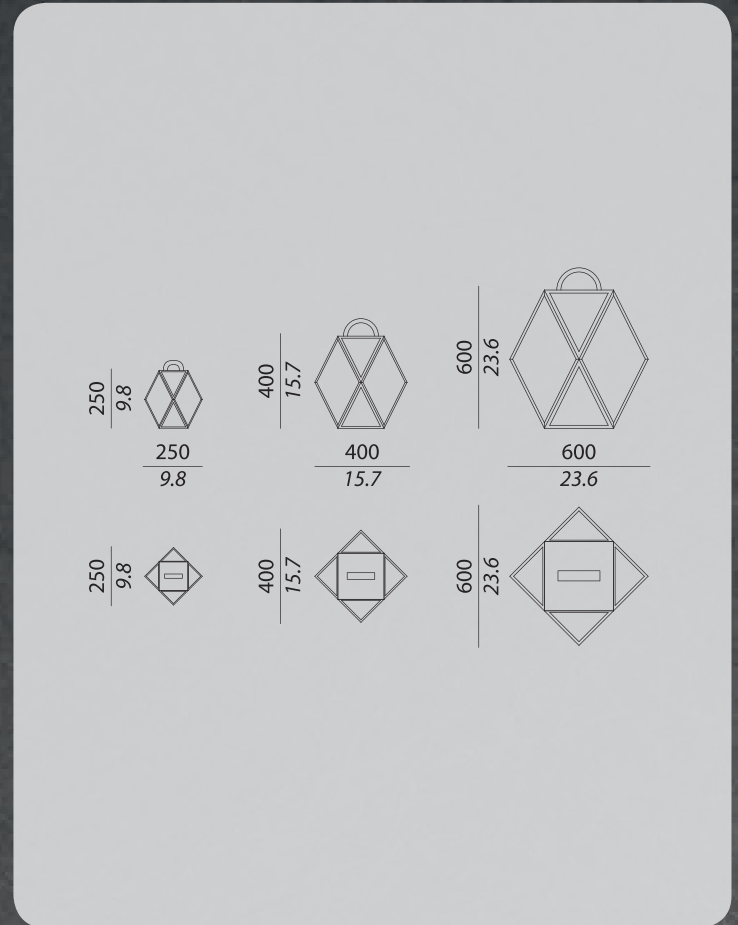

MUSE LANTERN (USA)

TECHNICAL SHEET

LOCATION : *indoor*

IP CODE : IP20

TPOLOGY :

Floor lamp (Large) or table lamp (Medium and Small)

FINISHES and MATERIALS :

Satin bronze frame

1 x E26 LED classic deco

POWER : 7 W

BOX SIZES

Box 1 Lantern Small:

WIDTH : 12.7 inc
DEPTH : 12.7 inc
HIGHT : 13.1 inc
WEIGHT : 5.6 lb

Box 1 Lantern Medium:

WIDTH : 20.5 inc
DEPTH : 20.5 inc
HIGHT : 21.7 inc
WEIGHT : 15.4 lb

Box 1 Lantern Large:

WIDTH : 25.3 inc
DEPTH : 25.3 inc
HIGHT : 28.9 inc
WEIGHT : 27.5 lb

TECHNICAL DRAWINGS

CERTIFICATION