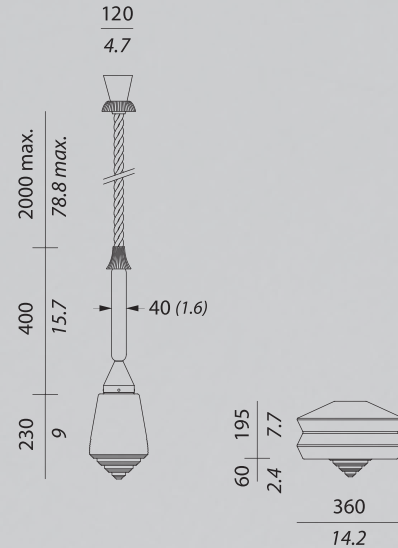

CALYPSO OUTDOOR ANTIGUA (USA)

TECHNICAL SHEET

LOCATION : *wet location*

IP CODE : IP65

TPOLOGY : *Suspended lamp*

FINISHES and MATERIALS :

Satin brass body

Transparent glass diffuser

Moss green waterproof braided cord

LENGTH OF THE CABLE :

63 inc

LIGHT SOURCE

LIGHT SOURCE *not included* :

1 x E26 LED

POWER : 8 W

BOX SIZES

Box 1:

WIDTH : 21.7 inc

DEPTH : 9.5 inc

HIGHT : 11.8 inc

WEIGHT : 7.8 lb

Box 2:

WIDTH : 17 inc

DEPTH : 17 inc

HIGHT : 10.3 inc

WEIGHT : 3.3 lb

TECHNICAL DRAWINGS

CERTIFICATION

ETL Certification
Pending