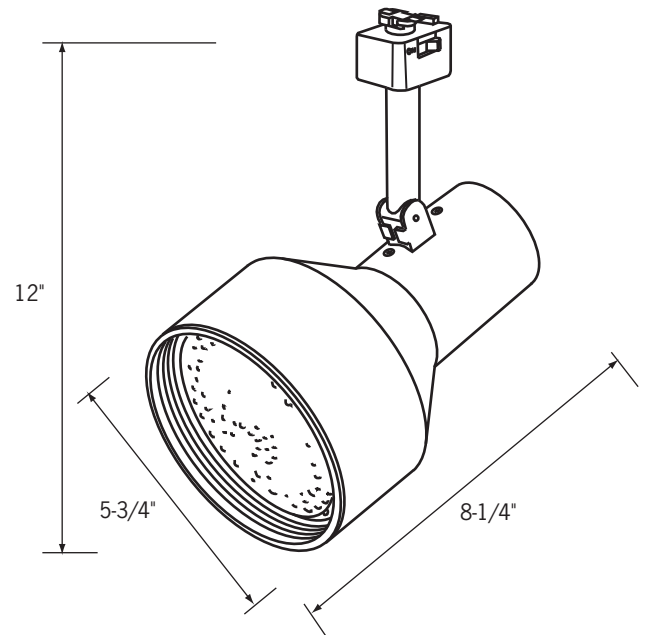

CTL340

PAR38 Elite Step Cylinder Line Voltage Track Fixture

Specifications/Features

Fixture

Contemporary step-back styling. Ideal for accent lighting in retail, commercial, or residential settings. Deep, black phenolic baffle conceals lamp and provides glare control. Integral ON/OFF switch and track polarity indicator are standard. Fixture will accept (1) LF40 lens, (1) LA-39 egg crate louver or BD40 barn doors by using the FA-40 accessory holder.

Lamp

(1) 150W PAR38 or (1) 120W BR40 (max.); 120V, E26 medium base.

Warranty

This fixture is covered by ConTech's full one (1) year replacement guarantee after date of purchase.

Listing

cULus listed. Suitable for dry locations.

Fixture Compatibility

Standard ConTech track fixtures are cCSAus certified as-is for use with ConTech's many track systems, as well as with Juno®¹ Lighting track. By changing the prefix in the part number, ConTech can install inserts which make our fixtures compatible with other manufacturers. Replace "CTL" with "HTL" for Halo®² track, "LTL" for Lightolier®³ track, and "PTL" for Capri®⁴ track. For more information, please consult our factory.

Ordering Information

Example Order: —

Track System	Fixture	Finish	Accessory Holder	Accessories
____	____	____	____	____
CTL - ConTech HTL - Halo LTL - Lightolier PTL - Capri	340	B - Black P - White	FA-40-(B, P, S)	LF40 - A, B, CL, G, LB, R, RO, Y, 73, LS, SL, UV 5-7/16" Dia. tempered glass lenses LA-39-(B,P,S) - Egg-Crate Louver BD40 - Black Barn Doors

Color/Pattern Legend
-A (Amber), **-B** (Blue), **-CL** (Clear), **-G** (Green), **-LB** (Light Blue), **-R** (Red), **-RO** (Rose), **-Y** (Yellow), **-73** (Spread Lens), **-LS** (Linear Spread Lens), **-SL** (Soft Light), **-UV** (Optivex UV Filter)