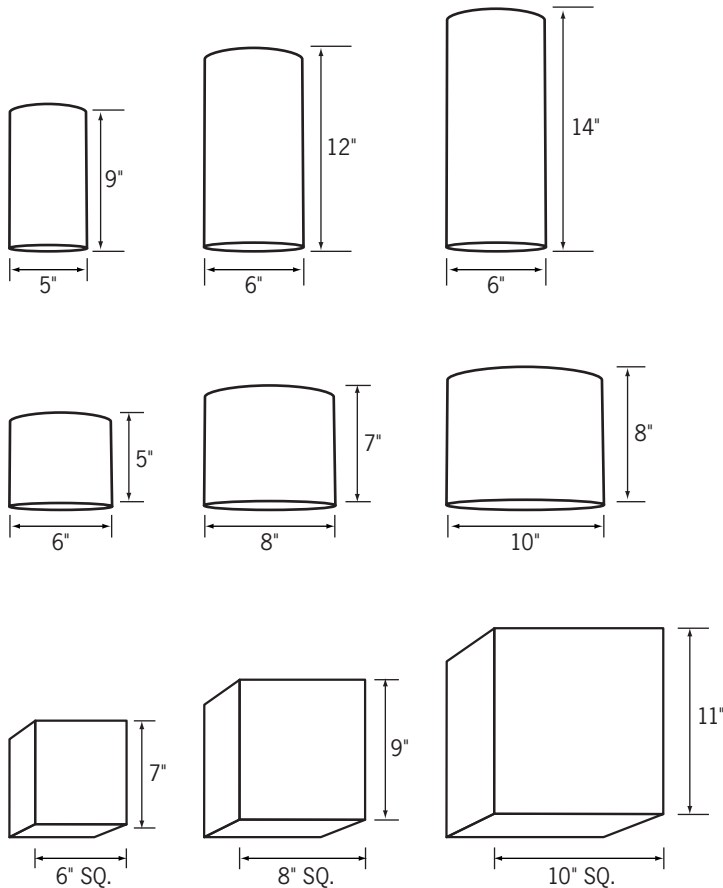

These decorative pendant fabric shades are available in three (3) Square, Drum and Cylinder shapes with six (6) standard fabrics to choose from. An optional top dust cover and acrylic bottom diffuser are available for enhanced visual comfort. Designed for use with many of our standard gravity-fit pendant products, these modern shades will add a rich, elegant feel to any interior space. Custom shade sizes and fabrics are also available, please consult factory for information.

Linen Sand Slate

Chocolate Maroon Embroidered

**Ordering Information**

Example Order:

Shape/Size	Fabric	Dust Cover (Top of Shade)	Acrylic Diffuser (Bottom of Shade)
<input type="text"/>	<input type="text"/>	<input type="text"/>	<input type="text"/>
<b>OFFCYA</b> - 5" Dia. x 9" H Cylinder <b>OFFCYB</b> - 6" Dia. x 12" H Cylinder <b>OFFCYC</b> - 6" Dia. x 14" H Cylinder <b>OFFDRA</b> - 6" Dia. x 5" H Drum <b>OFFDRB</b> - 8" Dia. x 7" H Drum <b>OFFDRC</b> - 10" Dia. x 8" H Drum <b>OFFSQA</b> - 6" Sq. x 7" H Square <b>OFFSQB</b> - 8" Sq. x 9" H Square <b>OFFSQC</b> - 10" Sq. x 11" H Square	<b>1</b> - Linen <b>2</b> - Sand <b>3</b> - Slate <b>4</b> - Chocolate <b>5</b> - Maroon <b>6</b> - Embroidered	<b>OFFDCRD5</b> - 5" Dia. (Fits OFFCYA) <b>OFFDCRD6</b> - 6" Dia. (Fits OFFCYB, OFFCYC & OFFDRA) <b>OFFDCRD8</b> - 8" Dia. (Fits OFFDRB) <b>OFFDCRD10</b> - 10" Dia. (Fits OFFDRC) <b>OFFDCSQ6</b> - 6" Sq. (Fits OFFSQA) <b>OFFDCSQ8</b> - 8" Sq. (Fits OFFSQB) <b>OFFDCSQ10</b> - 10" Sq. (Fits OFFSQC)	<b>OFFDIFRD5</b> - 5" Dia. (Fits OFFCYA) <b>OFFDIFRD6</b> - 6" Dia. (Fits OFFCYB, OFFCYC & OFFDRA) <b>OFFDIFRD8</b> - 8" Dia. (Fits OFFDRB) <b>OFFDIFRD10</b> - 10" Dia. (Fits OFFDRC) <b>OFFDIFSQ6</b> - 6" Sq. (Fits OFFSQA) <b>OFFDIFSQ8</b> - 8" Sq. (Fits OFFSQB) <b>OFFDIFSQ10</b> - 10" Sq. (Fits OFFSQC)