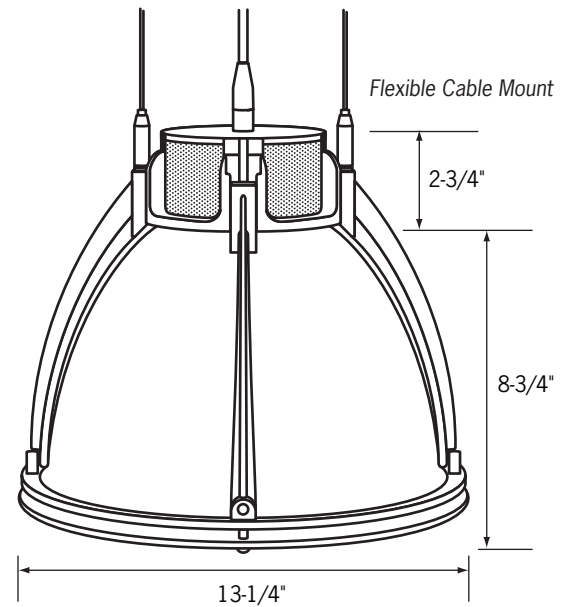

Specifications/Features

Fixture

Add a splash of color with these decorative pendants.
Designed for retail and commercial applications.
Installation options include cable or stem mono-point ceiling canopies.
Suspension options include 120" field adjustable flexible cable with aircraft cable supports or various rigid stem lengths (sold separately).
Rigid Stem does not include aircraft cable. Maximum allowable stem length is 10 feet.
Frosted glass lens encloses the bottom of the fixture to reduce glare.
Optional frosted acrylic lens available for food service environments.

Ordering Information

Example Order: -

Fixture	Shade	Mounting	Finish
<input type="text"/>	<input type="text"/>	<input type="text"/>	<input type="text"/>

CGI12

- | | |
|-------------------------|----------------------------|
| A - Acrylic | FC - Flexible Cable |
| AL - Aluminum | RS - Rigid Stem* |
| AM - Amber Glass | |
| B - Blue Glass | |
| R - Red Glass | |
| W - White Glass | |

- | |
|--|
| B - Black Housing/
Black Cord |
| P - White Housing/
White Cord |
| S - Silver Housing/
Black Cord |

Accessories

- Rigid Stem Lengths for "RS" Mount Only
10 Ft. Maximum Allowable Stem Length*
- 6" STEM(A)-(B,P,S)**
 - 12" STEM(A)-(B,P,S)**
 - 18" STEM(A)-(B,P,S)**
 - 24" STEM(A)-(B,P,S)**
 - 30" STEM(A)-(B,P,S)**
 - 36" STEM(A)-(B,P,S)**
 - 48" STEM(A)-(B,P,S)**
 - COUPLING-(B,P,S)** - External Coupling for
Connecting Stems
 - CG12FAL** - Frosted Acrylic Lens