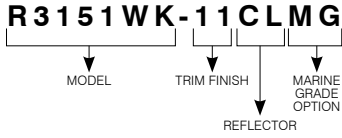

R3151WK

3-1/2" Series

CODIFICATION EXAMPLE

ORDERING CODE

MODEL	TRIM FINISH	REFLECTOR	MARINE GRADE
R3151WK			
R3151WK	-01 White -02 Black -03 Gold Plated 24K -04 Chrome -04BR Brushed Chrome -05 Architectural Bronze -06 Antique Copper -11 Matte White -12BR Brushed Nickel -13 Satin Nickel -15 Metallic Grey -17 Antique Nickel	- ANODIZED Aluminum (standard) - SPECULAR - CL Clear - BK Black - PAINTED -01 White -02 Black -11 Matte White	- MG (optional) - May be applied on finishes: -01, -02, -05, -06, -11 and -15.

MARINE GRADE - Unless otherwise indicated, trims are for interior, cold and exterior locations where fixtures are not subject to direct rain or snow exposure as in soffits. MARINE GRADE treatment is recommended for exterior, shower and high salinity environment.