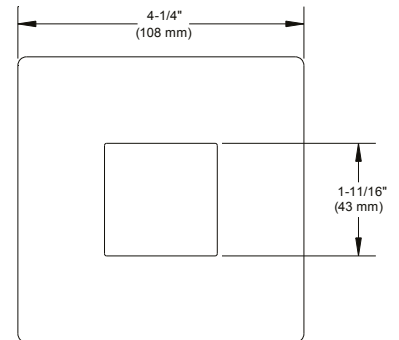

COMPATIBLE HOUSINGS

	IC Air Tight Remodel Housing	IC Air Tight New Construction Housing
LED	Non Available	GU10 LED 9.8W NW3000T-LED MR16 LED GU 5.3 11.5W NW3000CE-LED NW3000E-LED PAR16 LED 8W NW3000CA-LED