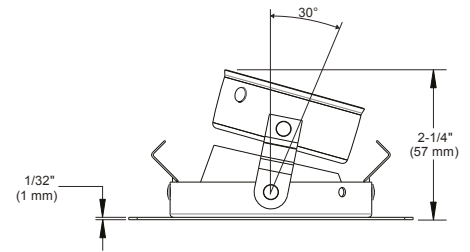

R3151WK

3-1/2" Series

Very Low Profile Adjustable Regressed Wall Wash Square Trim with Square Pinhole Opening

Project	
Notes	
Fixture Type	
Date	

SPECIFICATIONS

TRIM	Powder coat painted or plated die-formed steel. Different finishes available. Painted finishes available with Marine Grade option.	
LAMPS (maximum wattage)	GU10 LED 9.8W MR16 LED GU 5.3 11.5W PAR16 LED 8W	GU10 50W MR16 GU 5.3 50W
	If you want to use the dimming option and you use a GU10 or PAR16 LED lamp, please refer regularly to the lamp manufacturer compatibility list. For dimming a MR16 LED lamp, please refer to the selected housing specification sheet (compatible housings list below). *Use supplied glass lens only with un protected MR16 lamps.	
REFLECTORS	Standard: Anodized aluminum Options: Specular Painted Black (BK) White (-01) Clear (CL) Black (-02) Matte White (-11)	
CEILING CUTOUT	Ø 3-5/8" (92 mm)	
CERTIFICATION	• cULus E343977 for damp locations (for GU10, MR16 and PAR16 LED lamps) • cULus E174023 for damp locations (for MR16, GU10 halogen lamps)	
WARRANTY	1 year for standard finishes, 2 years on "Marine Grade" finishes.	

COMPATIBLE HOUSINGS

	IC Air Tight Remodel Housing	IC Air Tight New Construction Housing
LED	Non Available	GU10 LED 9.8W NW3000T-LED MR16 LED GU 5.3 11.5W NW3000CE-LED NW3000E-LED PAR16 LED 8W NW3000CA-LED

	Remodel Housing	New Construction Housing	Insulated Housing
HALOGENS	Non Available	MR16 GU 5.3 50W NW3000CE NW3000CM NW3000LE NW3000LM GU10 50W NW3000LT	Non Available