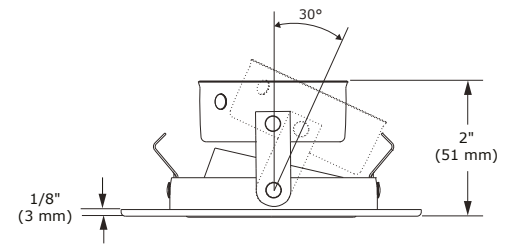

T3450W

3-1/2" Series

Low Profile Adjustable Wall Wash Trim

SPECIFICATIONS

TRIM	Powder coat painted or plated die-formed steel. Different finishes available. Painted finishes available with Marine Grade option.	
LAMPS (maximum wattage)	GU10 LED 9.8W MR16 LED GU 5.3 11.5W PAR16 LED 8W	GU10 50W MR16 GU 5.3 20-50W
	If you want to use the dimming option and you use a GU10 or PAR16 LED lamp, please refer regularly to the lamp manufacturer compatibility list. For dimming a MR16 LED lamp, please refer to the selected housing specification sheet (compatible housings list below). *Use supplied glass lens only with un protected MR16 lamps.	
REFLECTORS	Standard: Anodized aluminum Options: Specular Painted Black (BK) White (-01) Clear (CL) Black (-02) Matte White (-11)	
CEILING CUTOUT	Ø 3-5/8" (92 mm)	
CERTIFICATION	- cULus E343977 for damp locations (for GU10, MR16 and PAR16 LED lamps) - cULus E174023 for damp locations (for MR16, GU10 halogen lamps)	
WARRANTY	1 year for standard finishes, 2 years on "Marine Grade" finishes.	

Project	
Notes	
Fixture Type	
Date	

COMPATIBLE HOUSINGS

	IC Air Tight Remodel Housing	IC Air Tight New Construction Housing		
LED	GU10 LED 9.8W IT3000T-LED MR16 LED GU 5.3 11.5W IT3000CE-LED IT3000E-LED PAR16 LED 8W CA3000-LED	GU10 LED 9.8W NW3000T-LED MR16 LED GU 5.3 11.5W NW3000CE-LED NW3000E-LED PAR16 LED 8W NW3000CA-LED		
HALOGENS	Remodel Housing MR16 GU 5.3 50W IT3000LE IT3000LM	New Construction Housing MR16 GU 5.3 50W NW3000CE NW3000CM NW3000LE NW3000LM GU10 50W NW3000LT	Insulated Housing MR16 GU 5.3 20W ISMR3000E20 ISMR3000M20 MR16 GU 5.3 35W ISMR3000E35 MR16 GU 5.3 50W ISMR3000M GU10 50W ISMR3000T