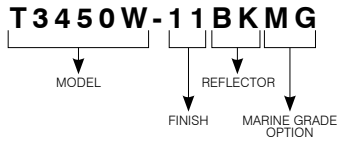

T3450W

3-1/2" Series

Low Profile Adjustable Wall Wash Trim

SPECIFICATIONS

TRIM	Powder coat painted or plated die-formed steel. Different finishes available. Painted finishes available with Marine Grade option.	
LAMPS (maximum wattage)	GU10 LED 9.8W MR16 LED GU 5.3 11.5W PAR16 LED 8W	GU10 50W MR16 GU 5.3 20-50W
	If you want to use the dimming option and you use a GU10 or PAR16 LED lamp, please refer regularly to the lamp manufacturer compatibility list. For dimming a MR16 LED lamp, please refer to the selected housing specification sheet (compatible housings list below). *Use supplied glass lens only with un protected MR16 lamps.	
REFLECTORS	Standard: Anodized aluminum Options: Specular Painted Black (BK) White (-01) Clear (CL) Black (-02) Matte White (-11)	
CEILING CUTOUT	Ø 3-5/8" (92 mm)	
CERTIFICATION	<ul style="list-style-type: none"> cULus E343977 for damp locations (for GU10, MR16 and PAR16 LED lamps) cULus E174023 for damp locations (for MR16, GU10 halogen lamps) 	
WARRANTY	1 year for standard finishes, 2 years on "Marine Grade" finishes.	

T3450W

3-1/2" Series

CODIFICATION EXAMPLE

ORDERING CODE

MODEL	TRIM FINISH	REFLECTOR	MARINE GRADE
T3450W			
T3450W	-01 White	ANODIZED	MG (optional)
	-02 Black	Aluminum (standard)	May be applied on finishes:
	-03 Gold Plated 24K		-01, -02, -05, -06, -11 and -15.
	-04 Chrome	SPECULAR	
	-04BR Brushed Chrome	CL Clear	
	-05 Architectural Bronze	BK Black	
	-06 Antique Copper		
	-11 Matte White	PAINTED	
	-12BR Brushed Nickel	-01 White	
	-13 Satin Nickel	-02 Black	
	-14 Almond	-11 Matte White	
	-15 Metallic Grey		
	-17 Antique Nickel		