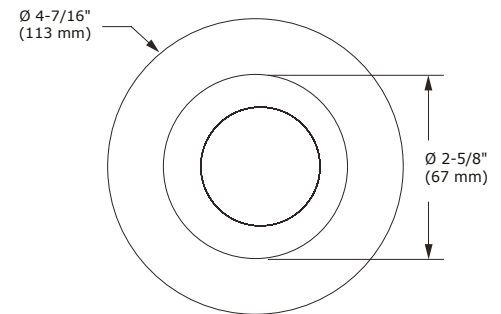

T3450W

3-1/2" Series

Low Profile Adjustable Wall Wash Trim

SPECIFICATIONS

TRIM	Powder coat painted or plated die-formed steel. Different finishes available. Painted finishes available with Marine Grade option.	
LAMPS (maximum wattage)	GU10 LED 9.8W MR16 LED GU 5.3 11.5W PAR16 LED 8W	GU10 50W MR16 GU 5.3 20-50W
	If you want to use the dimming option and you use a GU10 or PAR16 LED lamp, please refer regularly to the lamp manufacturer compatibility list. For dimming a MR16 LED lamp, please refer to the selected housing specification sheet (compatible housings list below). *Use supplied glass lens only with un protected MR16 lamps.	
REFLECTORS	Standard: Anodized aluminum Options: Specular Painted Black (BK) White (-01) Clear (CL) Black (-02) Matte White (-11)	
CEILING CUTOUT	Ø 3-5/8" (92 mm)	
CERTIFICATION	<ul style="list-style-type: none"> cULus E343977 for damp locations (for GU10, MR16 and PAR16 LED lamps) cULus E174023 for damp locations (for MR16, GU10 halogen lamps) 	
WARRANTY	1 year for standard finishes, 2 years on "Marine Grade" finishes.	

Project	
Notes	
Fixture Type	
Date	

T3450W-11 (illustrated)
(Lamp not included)

COMPATIBLE HOUSINGS

	IC Air Tight Remodel Housing	IC Air Tight New Construction Housing		
LED	GU10 LED 9.8W IT3000T-LED MR16 LED GU 5.3 11.5W IT3000CE-LED IT3000E-LED PAR16 LED 8W CA3000-LED	GU10 LED 9.8W NW3000T-LED MR16 LED GU 5.3 11.5W NW3000CE-LED NW3000E-LED PAR16 LED 8W NW3000CA-LED		
HALOGENS	Remodel Housing MR16 GU 5.3 50W IT3000LE IT3000LM	New Construction Housing MR16 GU 5.3 50W NW3000CE NW3000CM NW3000LE NW3000LM GU10 50W NW3000LT	Insulated Housing MR16 GU 5.3 20W ISMR3000E20 ISMR3000M20 MR16 GU 5.3 35W ISMR3000E35 MR16 GU 5.3 50W ISMR3000M GU10 50W ISMR3000T	