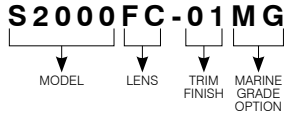

S2000

4" Series

CODIFICATION EXAMPLE

ORDERING CODE

MODEL	LENS	TRIM FINISH	MARINE GRADE
S2000			
S2000	Standard: Frosted	-01 White	MG (optional)
	C Clear	-02 Black	May be applied on finishes:
	FC Frosted with clear center	-03 Gold Plated 24K	-01, -02, -05, -06, -11 and -15
	BF Frosted convex	-04 Chrome	
	BC Clear convex	-04BR Brushed Chrome	
		-05 Architectural Bronze	
		-06 Antique Copper	
		-11 Matte White	
		-12BR Brushed Nickel	
		-13 Satin Nickel	
		-15 Metallic Grey	
		-17 Antique Nickel	