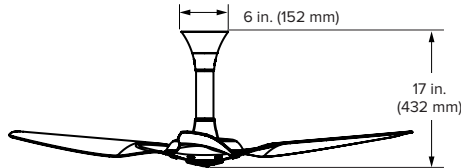

Standard Mount

Flat ceilings from 8.5–11 ft (2.5–3.4 m)