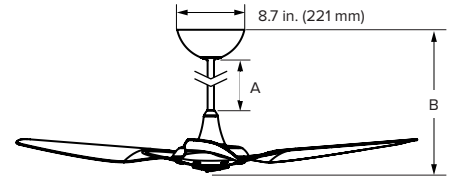

Universal Mount

Sloped or flat ceilings from 9–18 ft (2.7–5.5 m)

Universal Mount Downrod Lengths

Downrod (A)¹	Included		Optional			
		20 in. (508 mm)	32 in. (813 mm)	7 in. (178 mm)	48 in. (1219 mm)	60 in. (1524 mm)
Fan Height (B)²	29 in. (737 mm)	41 in. (1041 mm)	16 in. (406 mm)	57 in. (1448 mm)	69 in. (1753 mm)	
Ceiling Height	9.5–11 ft (2.9–3.4 m)	11–13 ft (3.4–4 m)	9–11 ft (2.7–2.9 m)	13–14 ft (4–4.3 m)	>14 ft (>4.3 m)	

Aluminum Fan Specifications

Diameter	Mount	Weight³	Max Speed	Airflow Min/Max	Watts Min/Max	Operating Voltage	Ambient Operational Temperature	Sound Level⁴
52 in. (132 cm)	Low Profile	16.5 lb (7.5 kg)	177 RPM	1,301 / 5,629 cfm	2.2 / 15.6 W	100–240 VAC, 1 Φ, 50–60 Hz	32° to 104° F (0° to 40° C)	<35 dba at max speed
	Standard	16.5 lb (7.5 kg)	200 RPM	1,389 / 6,713 cfm	2.1 / 20.7 W			
	Universal	15.5 lb (7 kg)	200 RPM	1,389 / 6,713 cfm	2.1 / 20.7 W			
60 in. (152 cm)	Low Profile	18.5 lb (8.4 kg)	177 RPM	1,070 / 6,698 cfm	1.9 / 18.4 W			
	Standard	18.5 lb (8.4 kg)	200 RPM	1,194 / 8,629 cfm	1.9 / 26.8 W			
	Universal	17.5 lb (8 kg)	200 RPM	1,194 / 8,629 cfm	1.9 / 26.8 W			
84 in. (213 cm)	Universal	26 lb (11.8 kg)	135 RPM	5,983 / 19,292 cfm	4.2 / 53.7 W			

Bamboo Fan Specifications

Diameter	Mount	Weight³	Max Speed	Airflow Min/Max	Watts Min/Max	Operating Voltage	Ambient Operational Temperature	Sound Level⁴
52 in. (132 cm)	Low Profile	14 lb (6.4 kg)	177 RPM	1,483 / 5,866 cfm	2.2 / 19.2 W	100–240 VAC, 1 Φ, 50–60 Hz	32° to 104° F (0° to 40° C)	<35 dba at max speed
	Standard	14 lb (6.4 kg)	200 RPM	1,427 / 6,597 cfm	2.3 / 26.6 W			
	Universal	13 lb (5.9 kg)	200 RPM	1,427 / 6,597 cfm	2.3 / 26.6 W			
60 in. (152 cm)	Low Profile	16 lb (7.3 kg)	177 RPM	876 / 6,165 cfm	1.9 / 15.5 W			
	Standard	16 lb (7.3 kg)	200 RPM	1,038 / 7,673 cfm	1.8 / 21.4 W			
	Universal	15 lb (6.8 kg)	200 RPM	1,038 / 7,673 cfm	1.8 / 21.4 W			
84 in. (213 cm)	Universal	21 lb (9.5 kg)	135 RPM	4,661 / 15,378 cfm	3.8 / 39.2 W			

Lead times may vary.
Warranty period and terms vary by country and application.

USA
BIGASSFANS.COM
877-244-3267

CANADA
BIGASSFANS.COM
844-924-4277

AUSTRALIA
BIGASSFANS.COM/AU
1300 244 277

SINGAPORE
BIGASSFANS.COM/SG
65 6709 8500

MALAYSIA
BIGASSFANS.COM/SG
603 5565 0888