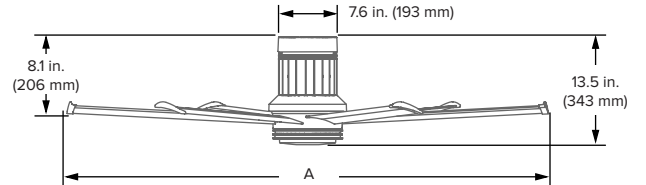

Pictured with flush mount and light kit

Technical Specifications

Diameter (A)	Environment	CFM¹	Efficiency (CFM/W)	Max Watts	Max Speed	Light Kit	Input Power	Weight²	Winglet to Ceiling (B)	Light Kit Height	Sound Level³
60 in. (1.5 m)	Indoor	9,676	260	35.4 W	170 RPM	1,770 lm 72.6 lm/W	100–277 VAC, 50/60 Hz, 1 Φ	34 lb (15.4 kg)	17.4 in. (442 mm)	0.7 in (18 mm)	<35 dba at max speed
	Outdoor (IPX5)	9,746	257	31.6 W					17.4 in. (442 mm)		
72 in. (1.8 m)	Indoor	13,598	312	41.6 W	140 RPM			35.7 lb (16.2 kg)	17.1 in. (434 mm)		
	Outdoor (IPX5)	13,860	318	42.2 W					17.1 in. (434 mm)		
84 in. (2.1 m)	Indoor	15,576	370	40.2 W	110 RPM	37.3 lb (16.9 kg)	16.8 in. (427 mm)				
	Outdoor (IPX5)	15,814	369	41 W			16.8 in. (427 mm)				

Construction Features

Airfoils	Motor and Hub	Remote	Onboard Sensors	Integrations⁴	Mounting⁵	Accessories
Made from aircraft-grade aluminum Tilted blade profile for optimum airflow spread	24 V DC motor and power supply housed in a three-piece cast aluminum hub with integrated airfoil retention system	"Point-anywhere" pairing Integrated speed indicators Mount fixed to wall or with magnetic holder	Temperature, humidity, and motion sensors enable SenseME Technology	Voice control with Google Assistant or Amazon Alexa Works with home automation systems	Flat or sloped ceilings 8 ft (2.4 m) or taller Maximum slope: 36°	LED Light Kit 0–10 V module Optional downrod lengths available for ceilings over 14 ft (4.3 m)

Ordering Information

Diameter	Environment	Mount⁶	Finish	Downrod⁵	LED Light	0–10 V
MK-I61-05: 60 in. (1.5 m) MK-I61-06: 72 in. (1.8 m) MK-I61-07: 84 in. (2.1 m)	18: Indoor 19: Outdoor	00: Flush 06: Standard	A727: Brushed Aluminum A728: Black A729: White A730: Oil-Rubbed Bronze	Blank: Flush I06: 6 in. (152 mm) I12: 12 in. (305 mm) I24: 24 in. (610 mm) I00: 36, 48, 60 in. (914, 1219, 1524 mm)	Blank: No LED Light S2: LED Light	Blank: No 0–10 V V54: 0–10 V

² Weight does not include mount or downrod.