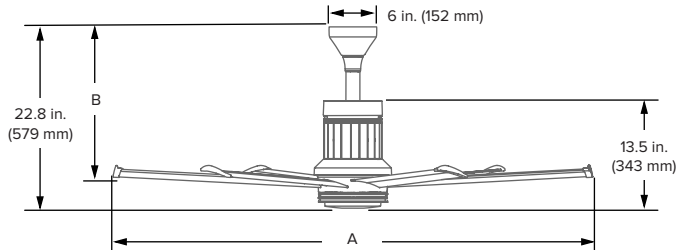

i6

INSPIRED BY INDUSTRY, BUILT FOR COMFORT.

Pictured with 6 in. (152 mm) downrod and light kit