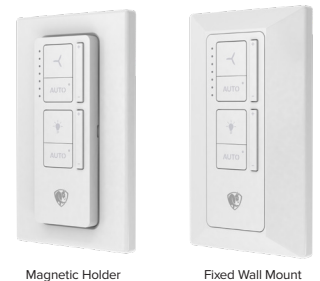

Remote

USA
BIGASSFANS.COM
877-244-3267

CANADA
BIGASSFANS.COM
844-924-4277

AUSTRALIA
BIGASSFANS.COM/AU
1300 244 277

SINGAPORE
BIGASSFANS.COM/SG
65 6709 8500

MALAYSIA
BIGASSFANS.COM/SG
603 5565 0888