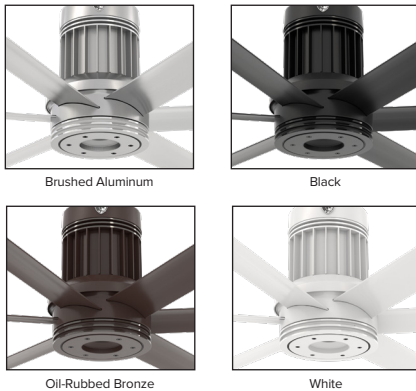

Finish Options