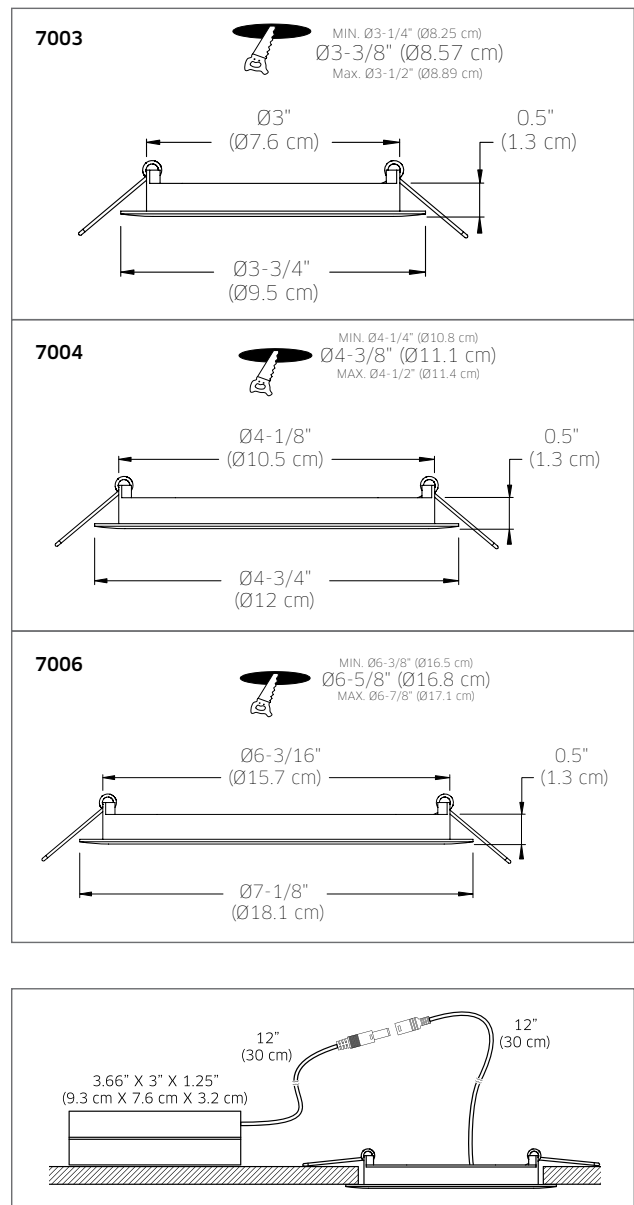

SPECIFICATIONS

- 120V direct connection.
- Every fixture includes a junction box with an integrated driver.
- Can be daisy chained.
- 80 CRI.
- Superior LED performance and lifespan.
- Smooth 360° wide spread.
- Minimal heat emission.
- Frosted lens.
- Edge lit technology.
- Aluminum construction.
- Very low profile.
- IC certification (suitable for direct contact with insulation).
- Air-tight certified as per ASTM E283-04.
- ENERGY STAR certified.
- Dimmable with most low-voltage electronic dimmers.
- Suitable for wet locations.
- FT4 certified wire.

ACCESSORIES

7000-EXT108	118" (300 cm) extension cord
7000-EXT230	230" (584 cm) extension cord
LEDDOWNACC-GOOF4	Coof ring for 4" panels (7004)
7003: LEDDOWNACC-RFP3	3 1/2" (8.9 cm) Rough-in plate
7004: LEDDOWNACC-RFP4	4 1/2" (11.4 cm) Rough-in plate
7006: LEDDOWNACC-RFP6	6 5/8" (16.8 cm) Rough-in plate

ORDERING EXAMPLE

7004-4K-WH
Would order a white 4" round panel with a LED array with 600 Lumens at 4000K.