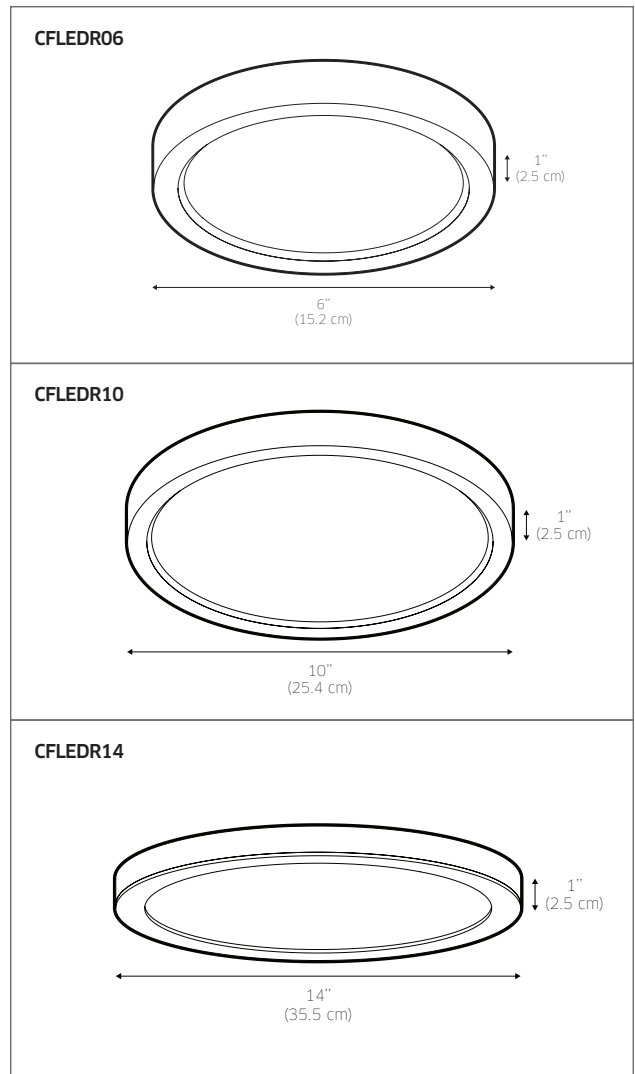

SPECIFICATIONS

- 120V direct connection.
- Integrated dimmable solution.
- 80 CRI.
- Over 50,000 hours of service life.
- Warm white light output.
- Excellent color rendering.
- Superior LED performance and lifespan.
- Smooth 360° wide spread.
- Minimal heat emission.
- Frosted lens.
- Edge-lit technology.
- Aluminum construction.
- Low profile.

INSTALLATION

- For ceiling flush mount installation.
- Fits on a standard 4" octagon junction box.
- Non-visible hardware.
- Locks into place.

FINISH

SN	Satin nickel
WH	White

ORDERING EXAMPLE

CFLEDR06-SN

Would order a CFLEDR06 6" round ceiling flush mount in a satin nickel finish.