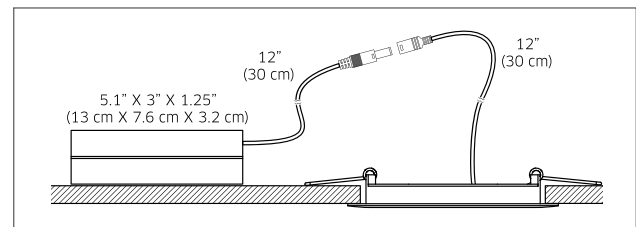

MODEL

1. **7004-SQ-3K** 4" square panel light with round back, 9W, 3000K, 540 Lumens
2. **7004-SQ-4K** 4" square panel light with round back, 9W, 4000K, 540 Lumens, white finish only
3. **7006-SQ-3K** 6" square panel light with round back, 12W, 3000K, 817 Lumens, white finish only

SPECIFICATIONS

- Round back for easy installation.
- 120V direct connection.
- Every fixture includes a junction box with an integrated driver.
- Can be daisy chained.
- 80 CRI.
- Superior LED performance and lifespan.
- Smooth 360° wide spread.
- Minimal heat emission.
- Frosted lens.
- Edge lit technology.
- Aluminum construction.
- Very low profile.
- IC certification (suitable for direct contact with insulation).
- Air-tight certified as per ASTM E283-04.
- ENERGY STAR certified.
- Dimmable with most low-voltage electronic dimmers.
- Suitable for wet locations.
- FT4 certified wire.

INSTALLATION

- For recessed installation, approved for insulated ceilings.
- Ideal for general lighting applications.
- Can be installed in indoor and outdoor applications.

FINISH

1. **SN** Satin nickel (7004-SQ-3K model only)
2. **WH** White

ACCESSORIES

1. **7000-EXT108**
   118" (300 cm) extension cord
2. **7000-EXT230**
   230" (584 cm) extension cord
3. **7004: LEDDOWNACC-RFPG4**
   4 5/16" (10.9 cm) Rough-in plate
4. **7006: LEDDOWNACC-RFP6**
   6 5/8" (16.8 cm) Rough-in plate

ORDERING EXAMPLE

7004-SQ-4K-WH
Would order a white 4" square panel light with 540 Lumens at 4000K.