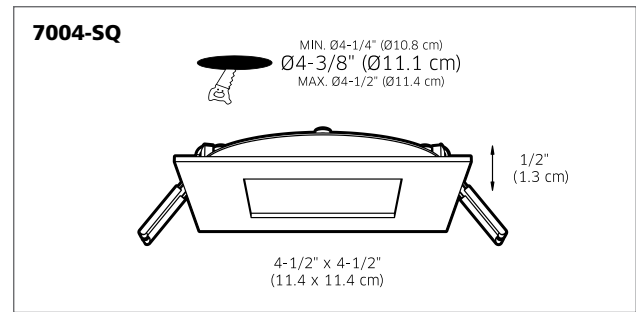

MODEL

1. **7004-SQ-3K** 4" square panel light with round back, 9W, 3000K, 540 Lumens
2. **7004-SQ-4K** 4" square panel light with round back, 9W, 4000K, 540 Lumens, white finish only
3. **7006-SQ-3K** 6" square panel light with round back, 12W, 3000K, 817 Lumens, white finish only

SPECIFICATIONS

- Round back for easy installation.
- 120V direct connection.
- Every fixture includes a junction box with an integrated driver.
- Can be daisy chained.
- 80 CRI.
- Superior LED performance and lifespan.
- Smooth 360° wide spread.
- Minimal heat emission.
- Frosted lens.
- Edge lit technology.
- Aluminum construction.
- Very low profile.
- IC certification (suitable for direct contact with insulation).
- Air-tight certified as per ASTM E283-04.
- ENERGY STAR certified.
- Dimmable with most low-voltage electronic dimmers.
- Suitable for wet locations.
- FT4 certified wire.

INSTALLATION

- For recessed installation, approved for insulated ceilings.
- Ideal for general lighting applications.
- Can be installed in indoor and outdoor applications.

FINISH

1. **SN** Satin nickel (7004-SQ-3K model only)
2. **WH** White

ACCESSORIES

1. **7000-EXT108**
   118" (300 cm) extension cord
2. **7000-EXT230**
   230" (584 cm) extension cord
3. **7004: LEDDOWNACC-RFPG4**
   4 5/16" (10.9 cm) Rough-in plate
4. **7006: LEDDOWNACC-RFP6**
   6 5/8" (16.8 cm) Rough-in plate

ORDERING EXAMPLE

7004-SQ-4K-WH
Would order a white 4" square panel light with 540 Lumens at 4000K.