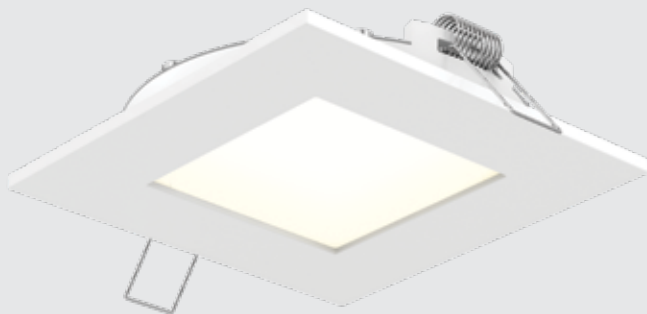

# PRO SERIES SQUARE LED PANEL

RECESSED LED

When looking for a modern design, a square lighting fixture is often the best choice. Even better, imagine being able to use a round cutout for installation. This is now a reality with the improved concept of this square panel light.

## MODEL

- 7004-SQ-3K** 4" square panel light with round back, 9W, 3000K, 540 Lumens
- 7004-SQ-4K** 4" square panel light with round back, 9W, 4000K, 540 Lumens, white finish only
- 7006-SQ-3K** 6" square panel light with round back, 12W, 3000K, 817 Lumens, white finish only

## SPECIFICATIONS

- Round back for easy installation.
- 120V direct connection.
- Every fixture includes a junction box with an integrated driver.
- Can be daisy chained.
- 80 CRI.
- Superior LED performance and lifespan.
- Smooth 360° wide spread.
- Minimal heat emission.
- Frosted lens.
- Edge lit technology.
- Aluminum construction.
- Very low profile.
- IC certification (suitable for direct contact with insulation).
- Air-tight certified as per ASTM E283-04.
- ENERGY STAR certified.
- Dimmable with most low-voltage electronic dimmers.
- Suitable for wet locations.
- FT4 certified wire.