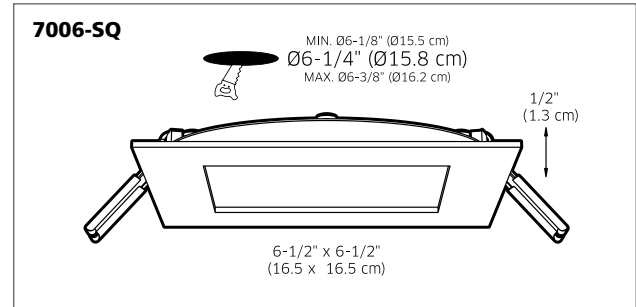

MODEL

1. **7004-SQ-3K** 4" square panel light with round back, 9W, 3000K, 540 Lumens
2. **7004-SQ-4K** 4" square panel light with round back, 9W, 4000K, 540 Lumens, white finish only
3. **7006-SQ-3K** 6" square panel light with round back, 12W, 3000K, 817 Lumens, white finish only

SPECIFICATIONS

- Round back for easy installation.
- 120V direct connection.
- Every fixture includes a junction box with an integrated driver.
- Can be daisy chained.
- 80 CRI.
- Superior LED performance and lifespan.
- Smooth 360° wide spread.
- Minimal heat emission.
- Frosted lens.
- Edge lit technology.
- Aluminum construction.
- Very low profile.
- IC certification (suitable for direct contact with insulation).
- Air-tight certified as per ASTM E283-04.
- ENERGY STAR certified.
- Dimmable with most low-voltage electronic dimmers.
- Suitable for wet locations.
- FT4 certified wire.

INSTALLATION

- For recessed installation, approved for insulated ceilings.
- Ideal for general lighting applications.
- Can be installed in indoor and outdoor applications.

FINISH

1. **SN** Satin nickel (7004-SQ-3K model only)
2. **WH** White

ACCESSORIES

1. **7000-EXT108**
   118" (300 cm) extension cord
2. **7000-EXT230**
   230" (584 cm) extension cord
3. **7004: LEDDOWNACC-RFPG4**
   4 5/16" (10.9 cm) Rough-in plate
4. **7006: LEDDOWNACC-RFP6**
   6 5/8" (16.8 cm) Rough-in plate

ORDERING EXAMPLE

7004-SQ-4K-WH
Would order a white 4" square panel light with 540 Lumens at 4000K.