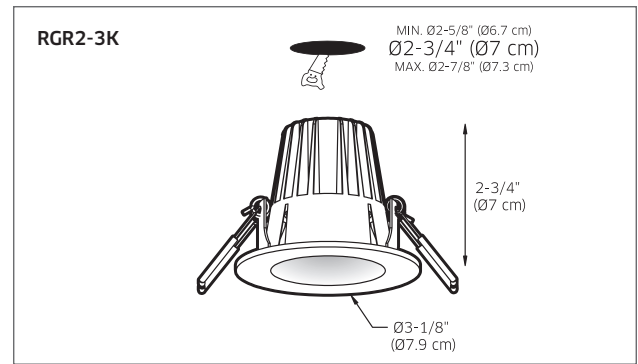

MODEL

RGR2-3K 2" round regressed LED recessed fixture, 8W, 3000K, 600 Lumens

RGR4-3K 4" round regressed LED recessed fixture, 15W, 3000K, 1300 Lumens

SPECIFICATIONS

- 120V connection.
- Every fixture includes a junction box with integrated dimmable driver.
- Can be daisy chained.
- 90 CRI.
- Superior LED performance and lifespan.
- Regressed light source.
- Minimal heat emission.
- Aluminum construction.
- IC certification.
- Air-tight certified as per ASTM E283-04.

INSTALLATION

- For recessed installation, approved for insulated ceilings.
- Ideal for general lighting applications.

FINISH

BK Black
SN Satin nickel
WH White

ORDERING EXAMPLE

RGR4-3K-BK

Would order a dimmable RGR4-3K 4" round regressed LED recessed fixture in a black finish.