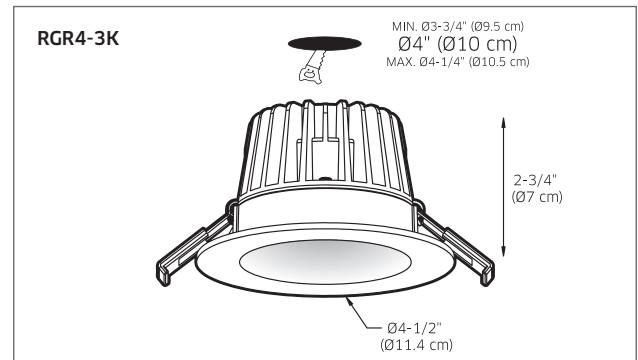

MODEL

RGR2-3K 2" round regressed LED recessed fixture, 8W, 3000K, 600 Lumens

RGR4-3K 4" round regressed LED recessed fixture, 15W, 3000K, 1300 Lumens

SPECIFICATIONS

- 120V connection.
- Every fixture includes a junction box with integrated dimmable driver.
- Can be daisy chained.
- 90 CRI.
- Superior LED performance and lifespan.
- Regressed light source.
- Minimal heat emission.
- Aluminum construction.
- IC certification.
- Air-tight certified as per ASTM E283-04.

INSTALLATION

- For recessed installation, approved for insulated ceilings.
- Ideal for general lighting applications.

FINISH

BK Black
SN Satin nickel
WH White

ORDERING EXAMPLE

RGR4-3K-BK

Would order a dimmable RGR4-3K 4" round regressed LED recessed fixture in a black finish.