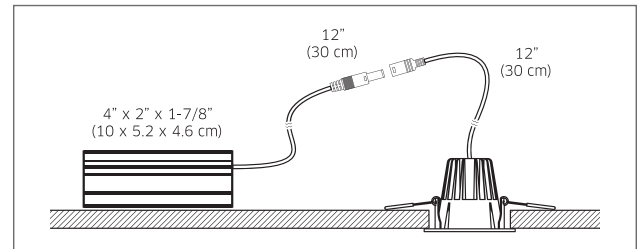

MODEL

RGR2-3K 2" round regressed LED recessed fixture, 8W, 3000K, 600 Lumens

RGR4-3K 4" round regressed LED recessed fixture, 15W, 3000K, 1300 Lumens

SPECIFICATIONS

- 120V connection.
- Every fixture includes a junction box with integrated dimmable driver.
- Can be daisy chained.
- 90 CRI.
- Superior LED performance and lifespan.
- Regressed light source.
- Minimal heat emission.
- Aluminum construction.
- IC certification.
- Air-tight certified as per ASTM E283-04.

INSTALLATION

- For recessed installation, approved for insulated ceilings.
- Ideal for general lighting applications.

FINISH

BK Black
SN Satin nickel
WH White

ORDERING EXAMPLE

RGR4-3K-BK

Would order a dimmable RGR4-3K 4" round regressed LED recessed fixture in a black finish.