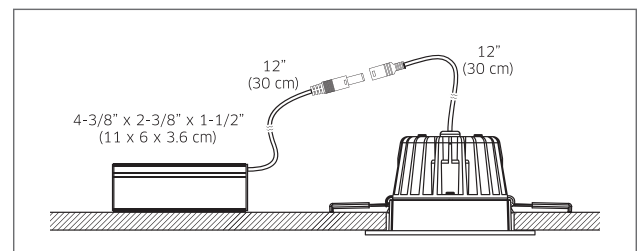

MODEL

RGR2-3K 2" round regressed LED recessed fixture, 8W, 3000K, 600 Lumens

RGR4-3K 4" round regressed LED recessed fixture, 15W, 3000K, 1300 Lumens

SPECIFICATIONS

- 120V connection.
- Every fixture includes a junction box with integrated dimmable driver.
- Can be daisy chained.
- 90 CRI.
- Superior LED performance and lifespan.
- Regressed light source.
- Minimal heat emission.
- Aluminum construction.
- IC certification.
- Air-tight certified as per ASTM E283-04.

INSTALLATION

- For recessed installation, approved for insulated ceilings.
- Ideal for general lighting applications.

FINISH

BK Black
SN Satin nickel
WH White

ORDERING EXAMPLE

RGR4-3K-BK

Would order a dimmable RGR4-3K 4" round regressed LED recessed fixture in a black finish.