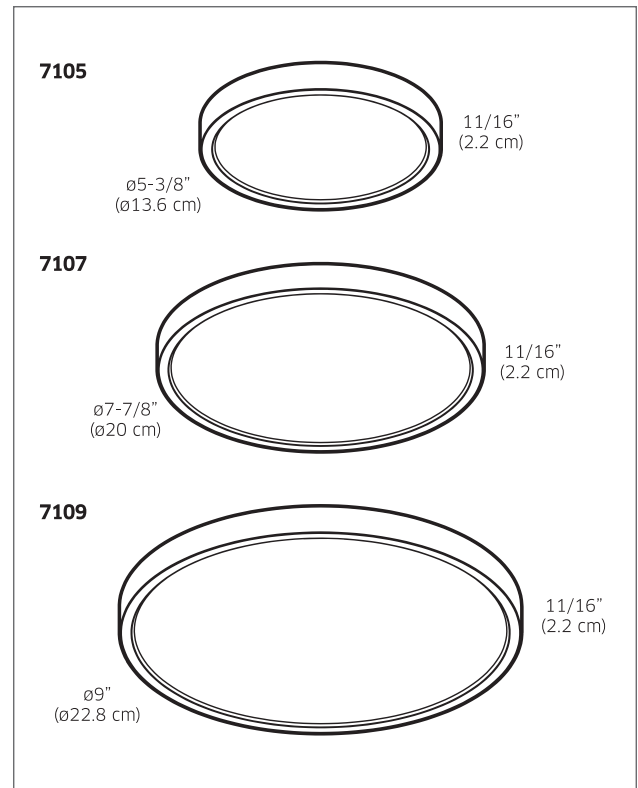

SLIM ROUND FLUSH MOUNT

LED DECO

Slim design and uniform light output are the cornerstone of our LED flush mounts. Available in three sizes, you have the flexibility to personalize your lighting project.

KEY FEATURES

- Dimmable
- Highly uniform light output
- 3 sizes available

MODEL

7105-3K 5" round flush mount, 10W, 3000K, 550 Lumens

7107-3K 7" round flush mount, 15W, 3000K, 850 lumens

7109-3K 9" round flush mount, 18W, 3000K, 1150 lumens

SPECIFICATIONS

- 120V direct connection.
- Integrated dimmable solution.
- Over 50,000 hours service life.
- Warm white light.
- Excellent color rendering.
- Superior LED performance and lifespan.
- Smooth 360° wide spread.
- Minimal heat emission.
- Frosted lens.
- Edge-lit technology.
- Plastic construction.
- Low profile.
- 90 CRI.

INSTALLATION

- For ceiling flush mount installation.
- Fits on a standard 4" octagon junction box.
- Non-visible hardware.
- Clips into place.

FINISH

WH White

ORDERING EXAMPLE

7107-3K-WH

Would order a dimmable 7107Q 7" round ceiling flush mount in a white finish.