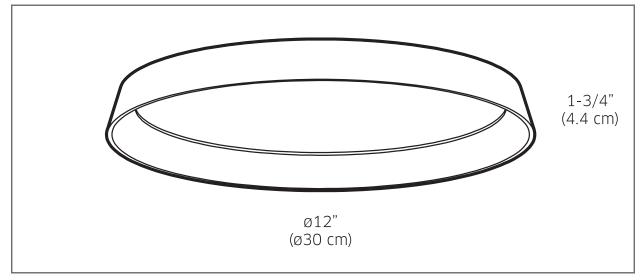

MODEL

CFH12-3K 12" round flush mount, 20W, 3000K, 1200 lumens for general light and 6W, 3000K, 360 lumens for ambient light

SPECIFICATIONS

- 120V direct connection.
- Integrated driver.
- Over 50,000 hours of service life.
- Warm white light.
- Excellent color rendering.
- Superior LED performance and lifespan.
- Smooth 360° wide spread.
- Minimal heat emission.
- Frosted lens.
- Edge-lit technology.
- Die-cast aluminum housing
- General lighting zone turns off in the lower dimming range.

INSTALLATION

- For ceiling flush mount installation.
- Fits on a standard 4" octagon junction box.
- Non-visible hardware.
- Quick and easy quarter turn installation method.

FINISH

SN Satin nickel
WH White

ORDERING EXAMPLE

CFH12-3K-WH
Would order a CFH12 12" round flush mount in a white finish.