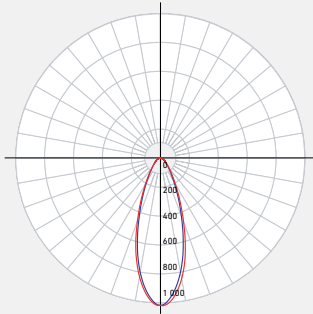

MODEL NAME **GMB2-CC**
SCOPE
2-Inch Recessed Gimbal Light

When searching for lighting flexibility, look no further than our 2" LED directional downlight. With a powerful lumen output and the ability to shine your light with a 360 degree rotation.

PROJECT:	TYPE:
DATE:	QTY:
NOTES:	

QUICK SPECS

SIZE	WATTS	DELIVERED LUMENS*	COLOR °T 5CCT	CRI	VOLTAGE	BEAM ANGLE	FINISH
2"	8W	725lm	2700K 3000K 3500K 4000K 5000K	90	120V	30°	○ White ● Black

*Lumen output measured at 3000K

LIGHT DISTRIBUTION

CONSTRUCTION	Lens Clear	Type of optics Optical lens	Type of LED COB
	Lens material Acrylic	Housing material Cast aluminum	Cut hole size 2-1/4"

RATINGS	Placement Indoor/Outdoor	Lifespan 50,000 hrs.	FT rating FT6
	Location Wet	Certifications ETL, FCC, ICES, ES IC, ASTM E283-04, T24	Operating temperature -20° to 40° C