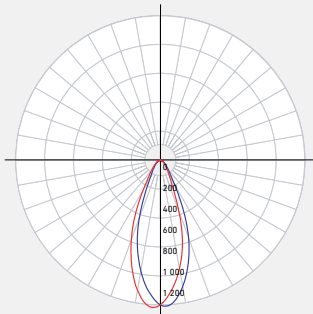

LIGHT DISTRIBUTION

WHAT'S IN THE BOX

- LED recessed fixture
- Junction box
- Push-in wire connectors
- Mounting hardware
- Instruction sheet

CONSTRUCTION

Lens Clear	Type of optics Optical lens	Type of LED COB
Lens material Acrylic	Housing material Cast aluminum	Cut hole size 4-1/4"

RATINGS

Placement Indoor/Outdoor	Lifespan 50,000 hrs.	FT rating FT6
Location Wet	Certifications ETL, FCC, ICES, ES IC, ASTM E283-04, T24	Operating temperature -20° to 40° C

ACCESSORIES

- **RFP-UNI**
  Universal Drilling Plate
- **RFP-46**
  Drilling Plate

ADAPTERS

- **REC-EXT108**
  108" extension cord for recessed fixtures
- **REC-EXT230**
  230" extension cord for recessed fixtures