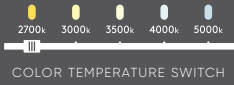

SwivLED

A 5CCT ultra-slim LED strip can be fixed or directional. Both types of brackets are included, the choice is yours.

UPGRADE

Model	Size	Watts	Delivered lumens	CRI	Color °T	Voltage
SWIVLED12-CC	12.5"	3 W	300 lm	80	2700 K/ 3000 K/ 3500 K/ 4000 K/ 5000 K	12 V

Specifications

Over 50,000 hours of service life
 10" (25 cm) power cord with CCT switch included
 Smooth linear wide spread
 Minimal heat emission
 Switch-selectable CCT: 2700 K/3000 K/3500 K/4000 K/5000 K
 Multiple fixtures can be linked together (Up to 8x SWIVLED in series)
 Refer to website for dimmer compatibility
 5-year warranty