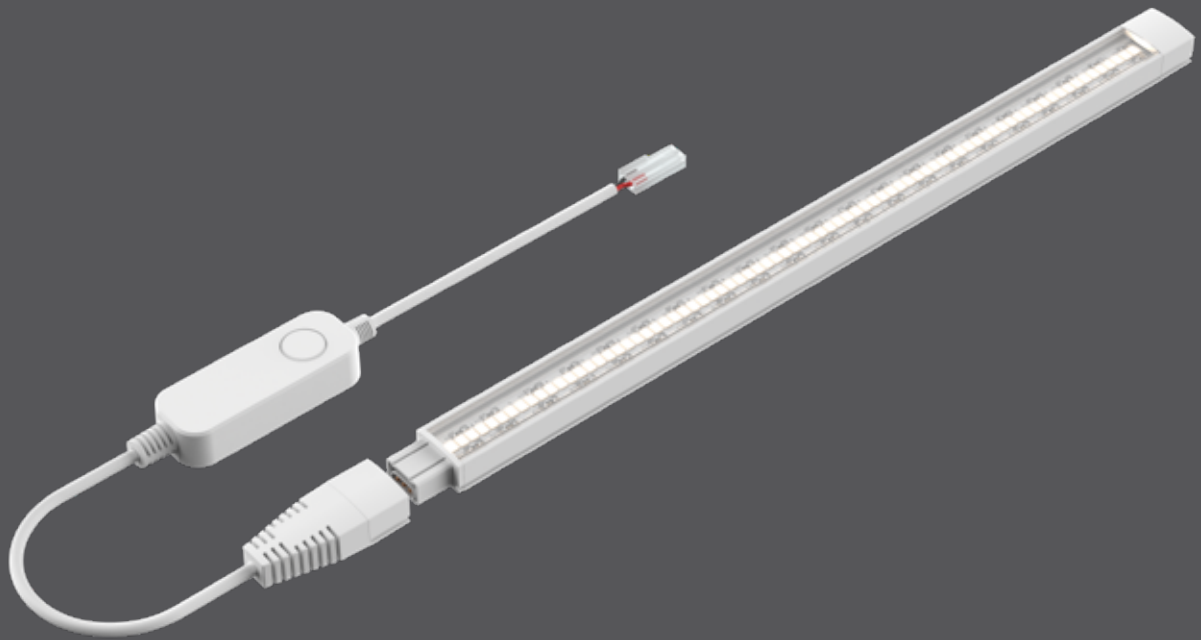

SwivLED

A 5CCT ultra-slim LED strip can be fixed or directional. Both types of brackets are included, the choice is yours.

UPGRADE

Model	Size	Watts	Delivered lumens	CRI	Color °T	Voltage
SWIVLED12-CC	12.5"	3 W	300 lm	80	2700 K/ 3000 K/ 3500 K/ 4000 K/ 5000 K	12 V

Specifications

Over 50,000 hours of service life
 10" (25 cm) power cord with CCT switch included
 Smooth linear wide spread
 Minimal heat emission
 Switch-selectable CCT: 2700 K/3000 K/3500 K/4000 K/5000 K
 Multiple fixtures can be linked together (Up to 8x SWIVLED in series)
 Refer to website for dimmer compatibility
 5-year warranty

Accessories

SWIVLEDC-EXT10
 10" extension cord
SWIVLEDC-EXT36
 36" extension cord
SWIVLEDC-EXT60
 60" interconnection harness

Finish

WH White

SWIVLED12-CC

*Add 12.5" for each additional unit