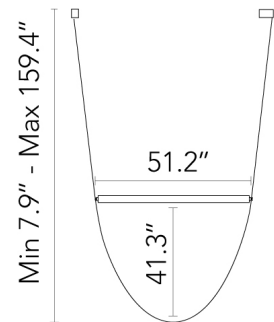

FLOS

Wireline, Pink - Specification Sheet by Formafantasma, 2021

Mounting	Ceiling Pendant
Lamp (Bulb) Description	LED module 45W 3100lm 2700K CRI 90
Environment	Indoor - Dry Location
Finish	Pink
Technical and Product Description	Wireline is a suspension light which gives off a homogeneous, diffused light thanks to an extrusion of a clear borosilicate glass bar, which contains and diffuses the LED light source. Two metal connectors fix the light bar to the belt. The lamp is completed by two ceiling roses, one of which is placed in correspondence with the light point and contains the power supply and the dimmer. The cable, available in pink and forest green, is made of rubber.

B. Lutron

 FU952034 Pink

Dimensional Image

Certifications

Electrical

Voltage	120
IP Rating	IP20

Physical

Construction Material	Extruded borosilicate glass, rubber, steel
Weight	16.53 lbs