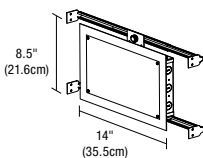

8.5 x 14 inch In-Wall Mounting Kit: Includes power supply, box cover and stud hangers for installing Junction Box in wall. Select "IW" in the options section of compatible power supply ordering codes if an In-Wall Mounting Kit is needed.

Ordering Codes: PSB-2x60W-ELV-24VDC-IW, PSB-2x100W-ELV-24VDC-IW

PROJECT:

FIXTURE
TYPE:

DATE: