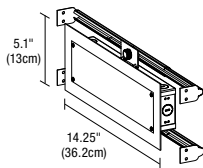

ELECTRONIC LOW-VOLTAGE (ELV) POWER SUPPLIES & RECOMMENDED DIMMERS[†]			
ORDERING CODES	PSB-2X100W-ELV-24VDC	PSB-3X100W-ELV-24VDC	PSB-4X100W-ELV-24VDC
SPECIFICATIONS			
MAXIMUM LOAD	2X96W	3X96W	4X96W
INPUT VOLTAGE	120VAC	120VAC	120VAC
OUTPUT VOLTAGE	24VDC	24VDC	24VDC
DIMENSIONS	12.15" X 6.48" X 2.18"	14" X 10" X 3"	17" X 13" X 3"
CLASSIFICATION	CLASS 2	CLASS 2	CLASS 2
IN WALL MOUNTING	PSB-2X100W-ELV-24VDC-IW	N/A	N/A
DIMMING AND CONTROLS			
LUTRON DIVA: DVELV-300P	•	•	•
LUTRON SKYLARK: SELV-300P	•	•	•
LUTRON RADIO RA2: RRD-6NA	•	•	•
LUTRON MAESTRO: MAELV-600	•	•	•
LEGRAND ADORNE: ADTP-703TUM4	•	•	•

[†]24K - 57K color temperatures are compatible with 0-10V, ELV, and Lutron Hi-lume® Power Supplies. Warm Dim (27D, 30D) color temperatures are only compatible with ELV power supplies. Tunable White (2K4K) color temperature is compatible with 0-10V, ELV, DMX, and Lutron Hi-lume® Power Supplies. Dynamic Color (RGB, RGB+W) and Static Color (Amber, Blue, Green, or Red) are compatible with DMX Power Supplies.

5.1 x 14.25 inch In-Wall Mounting Kit: Includes power supply, box cover and stud hangers for installing Junction Box in wall. Select "IW" in the options section of compatible power supply ordering codes if an In-Wall Mounting Kit is needed.

Ordering Codes: PSB-60W-ELV-24VDC-IW, PSB-100W-ELV-24VDC-IW