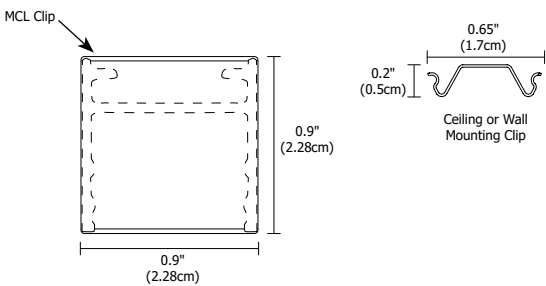

**Description:**

Cirrus Channel D1 features a direct flat lens with 100 degree beam spread. At 2.5 or 5 watts per foot, the 24 volt DC channel contains 85+ or 95+CRI LEDs. It includes a split canopy that mounts on standard junction box. May be ordered with a Slim Profile Channel Junction Box (C-1RE-JBOX). Mounting clips are provided every 18 inches. Cirrus is powered by a Class 2 remote power supply up to 40 feet away. Available from 12 inches to 240 inches/20 feet (5WDC) or to 480 inches/40 feet (2WDC). May be ordered in 3, 5, 8 or 10 inch increments (see page 4 of spec sheet for exact dimensions). Lengths greater than 120 inches will ship as two or more segments that join together. Fixtures include a 5 year warranty.

Lumen values are based on the 3000K LED test.

**CIRRUS 100 DEGREE LENS  
CANDLEPOWER DISTRIBUTION**

**Slim-Profile Junction Box (sold separately):**

The Slim-Profile Junction Box with hanger bars mounts to studs spaced between 14.5 inches and 25 inches apart behind drywall. Allows low voltage DC wires from remote power supply to connect to channel wires. Junction box opening is covered by the fixture for a clean, safe connection. Includes a goof plate, for poor plastering around j-box, which may be plastered and painted.

ORDERING CODE (NOMINAL SIZE)	LENGTH (INCHES)
204IN	205.4
207IN	207.8
209IN	210.2
212IN	212.6
214IN	215
216IN	217.4
219IN	219.8
221IN	222.2
224IN	224.6
226IN	227
228IN	229.4
231IN	231.8
233IN	234.2
236IN	236.6
238IN	239
240IN	241.4
243IN	244.1
245IN	246.5
248IN	248.9
250IN	251.3
252IN	253.7
255IN	256.1
257IN	258.5
260IN	260.9
262IN	263.3
264IN	265.7
267IN	268.1
269IN	270.5
272IN	272.9
274IN	275.3
276IN	277.7
279IN	280.1
281IN	282.5
284IN	284.9
286IN	287.3
288IN	289.7
291IN	292.1
294IN	294.5
296IN	296.9
298IN	299.3