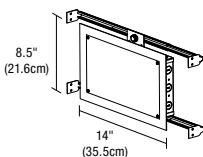

8.5 x 14 inch In-Wall Mounting Kit: Includes power supply, box cover and stud hangers for installing Junction Box in wall. Select "IW" in the options section of compatible power supply ordering codes if an In-Wall Mounting Kit is needed.

Ordering Codes: PSB-2X96W-010-24VDC-IW

PROJECT: _____ FIXTURE TYPE: _____ DATE: _____