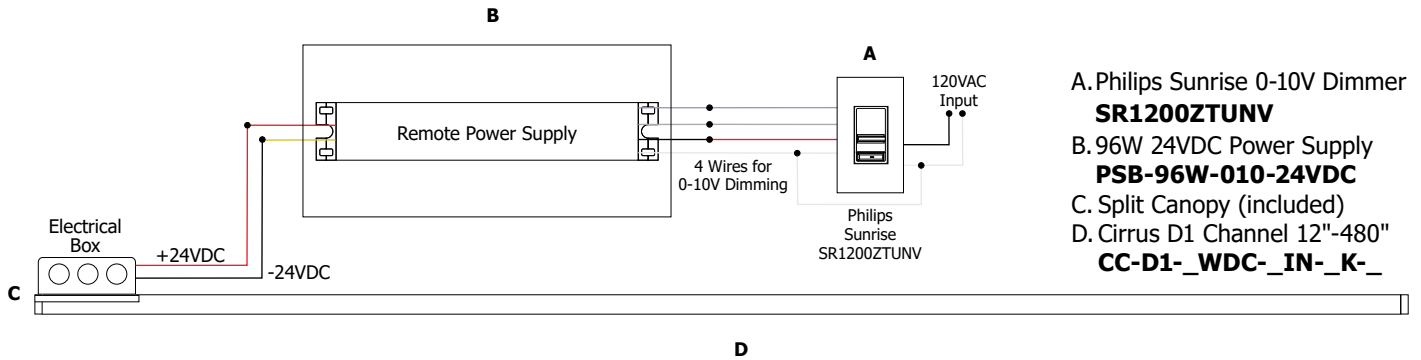

- A. Philips Sunrise 0-10V Dimmer **SR1200ZTUNV**
- B. 96W 24VDC Power Supply **PSB-96W-010-24VDC**
- C. Split Canopy (included)
- D. Cirrus D1 Channel 12"-480" **CC-D1-_WDC-_IN-_K-_**

Warm White 100° 5 Watt	
Distance	Foot Candles
2ft	126
3ft	62
4ft	39
6ft	20
8ft	12

Warm White 100° 2.5 Watt	
Distance	Foot Candles
2ft	71
3ft	35
4ft	22
6ft	11
8ft	7