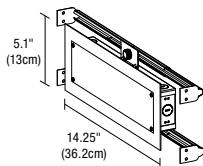

0-10 VOLT (010) POWER SUPPLIES & RECOMMENDED DIMMERS†		
ORDERING CODES	PSB-3X96W-010-24VDC	PSB-4X96W-010-24VDC
SPECIFICATIONS		
MAXIMUM LOAD	3X96W	4X96W
INPUT VOLTAGE	120-277VAC	120-277VAC
OUTPUT VOLTAGE	24VDC	24VDC
DIMENSIONS	14" X 10" X 3"	17" X 13" X 3"
CLASSIFICATION	CLASS 2	CLASS 2
IN WALL MOUNTING	N/A	N/A
DIMMING AND CONTROLS		
PHILIPS SUNRISE: SR1200ZTUNV	•	•
LUTRON DIVA: DVTW-WH	•	•
LUTRON NOVA T: NTSTV-DV-XX	•	•
LUTRON GRAFIX EYE QS: QSGRJ-XP	•	•
LUTRON RADIO RA2: RRD-10ND	•	•
LEVITON: LEV40050	•	•
LEVITON IP710-LFZ	•	•
LEGRAND: ADPD4FBL3P2W4	•	•

†24K - 57K color temperatures are compatible with 0-10V, ELV, and Lutron Hi-lume® Power Supplies. Warm Dim (27D, 30D) color temperatures are only compatible with ELV power supplies. Tunable White (2K4K) color temperature is compatible with 0-10V, ELV, DMX, and Lutron Hi-lume® Power Supplies. Dynamic Color (RGB, RGB+W) and Static Color (Amber, Blue, Green, or Red) are compatible with DMX Power Supplies.

5.1 x 14.25 inch In-Wall Mounting Kit: Includes power supply, box cover and stud hangers for installing Junction Box in wall. Select "IW" in the options section of compatible power supply ordering codes if an In-Wall Mounting Kit is needed.

Ordering Codes: PSB-25W-010-24VDC-IW, PSB-60W-010-24VDC-IW, PSB-96W-010-24VDC-IW