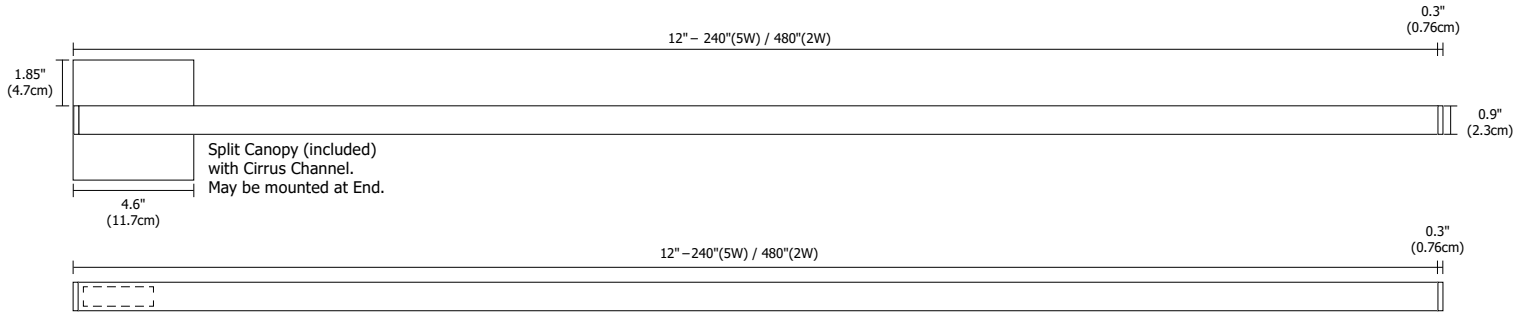

Shown with C-1RE-JBOX (sold separately)