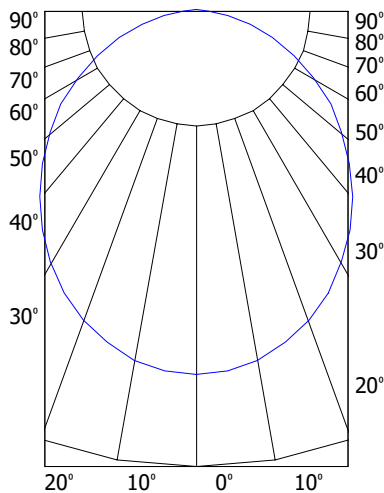

**Description:**

Cirrus Channel D1 features a direct flat lens with 100 degree beam spread. At 2.5 or 5 watts per foot, the 24 volt DC channel contains 85+ or 95+CRI LEDs. It includes a split canopy that mounts on standard junction box. May be ordered with a Slim Profile Channel Junction Box (C-1RE-JBOX). Mounting clips are provided every 18 inches. Cirrus is powered by a Class 2 remote power supply up to 40 feet away. Available from 12 inches to 240 inches/20 feet (5WDC) or to 480 inches/40 feet (2WDC). May be ordered in 3, 5, 8 or 10 inch increments (see page 4 of spec sheet for exact dimensions). Lengths greater than 120 inches will ship as two or more segments that join together. Fixtures include a 5 year warranty.

**Finishes:**

Satin Nickel, Chrome, Antique Bronze, Satin Aluminum, White and Satin Black; Custom finishes available

**Applications:**

Architectural lighting, general lighting, and retail

**Lamp:**

Version	Watts per Foot	Lumens per Watt	Lumens per Foot	85+CRI 22K, 35K, 40K, 57K	95+CRI 27K, 30K	50,000 Hour Lamp Life
2WDC	2.5			●	●	●
5WDC	5	47	235	●	●	●

Lumen values are based on the 3000K LED test.

**CIRRUS 100 DEGREE LENS  
CANDLEPOWER DISTRIBUTION**

**Slim-Profile Junction Box (sold separately):**

The Slim-Profile Junction Box with hanger bars mounts to studs spaced between 14.5 inches and 25 inches apart behind drywall. Allows low voltage DC wires from remote power supply to connect to channel wires. Junction box opening is covered by the fixture for a clean, safe connection. Includes a goof plate, for poor plastering around j-box, which may be plastered and painted.