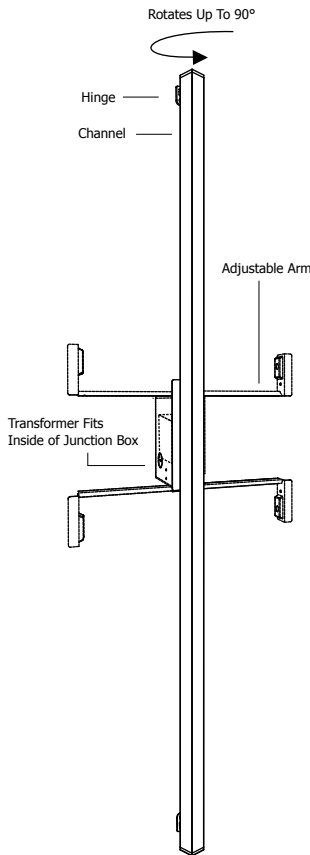

# TWIGGY D1, HINGED DIRECT 1" LENS 120V/12VAC FIXTURE, 92+CRI

REV.07.19.16

MADE IN THE USA

Adjustable Hinge

### Description:

Twigg D1 features a direct 1" lambertian white diffuser lens that provides uniform light without hotspots. At 7 watts per foot, the 12 Volt AC fixture contains very warm white 92+CRI LEDs for excellent color rendering. The Twigg D1 is available in 12 inch increments up to 72 inches. May be ordered in 3, 6 or 9 inch increments (see page 3 of spec sheet for exact dimensions/overall length with end caps). Fixture uses a 12 VAC Class 2 electronic low voltage LED transformer (included). Transformer fits inside a standard square 4" electrical box with round plaster ring and floating split canopy (4SQ) or the Slim Profile Junction Box (1RE) that does not require a canopy. Twigg is dimmable with an electronic low voltage dimmer. Fixtures include a 5 year warranty.