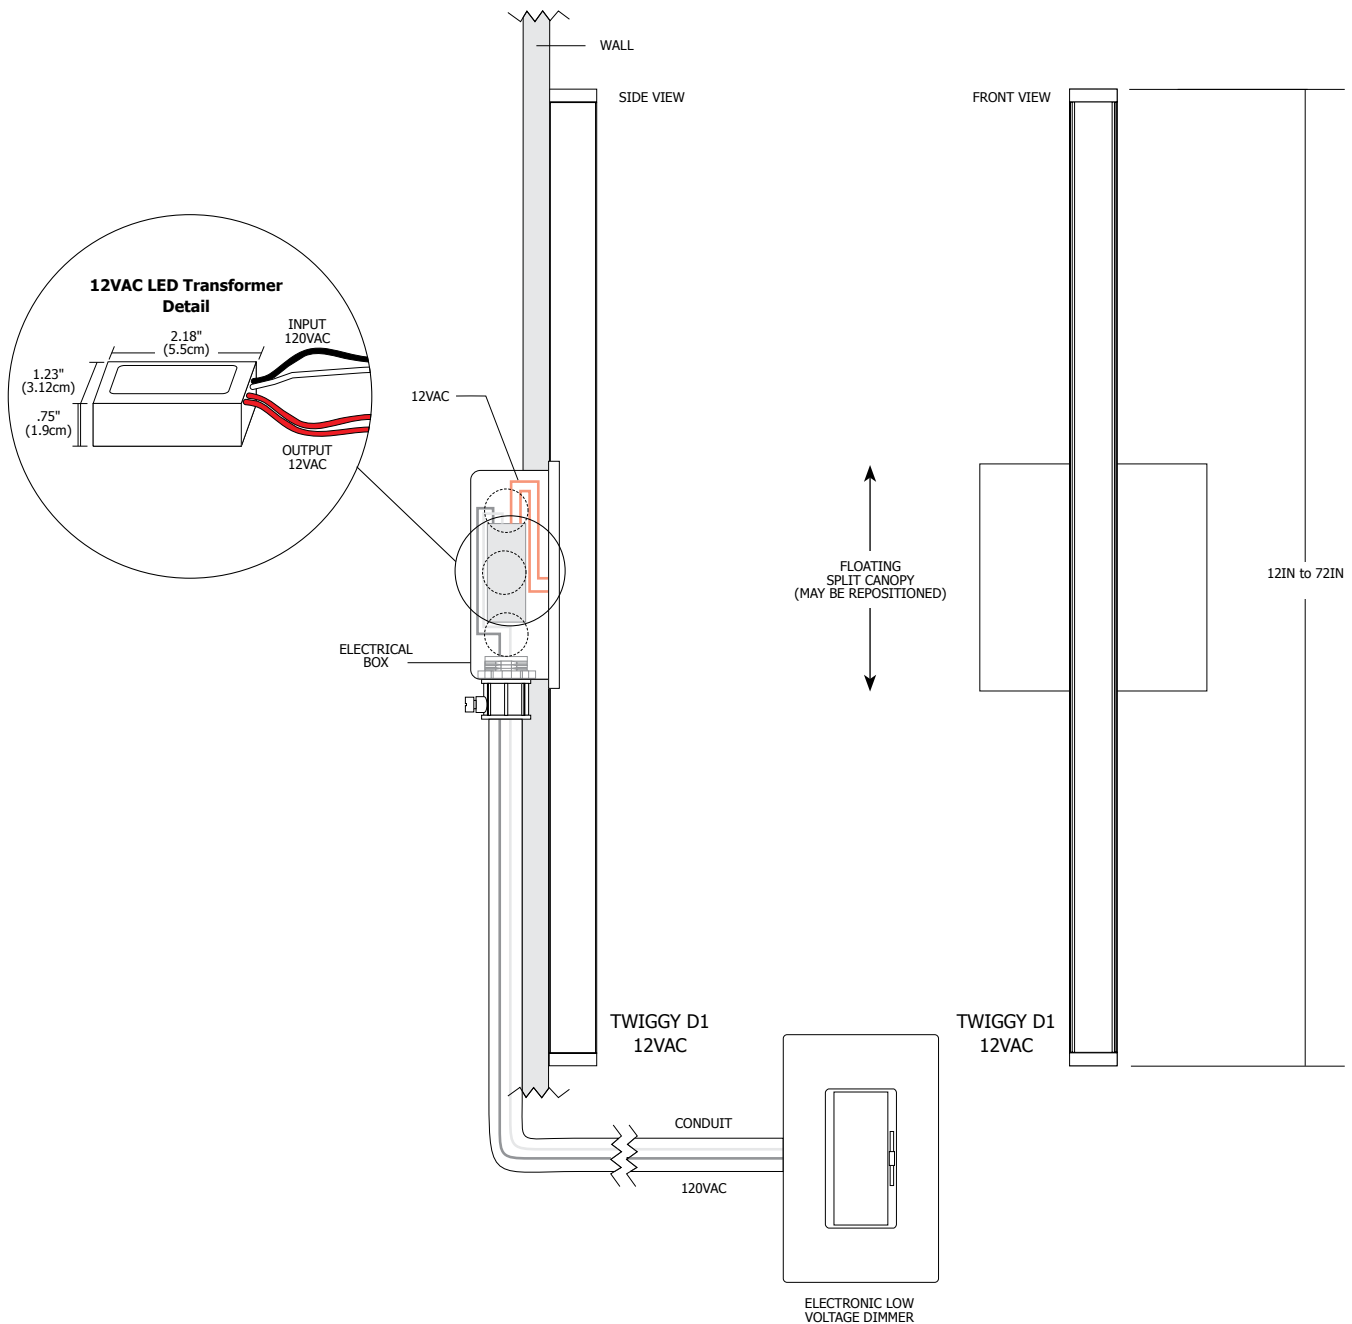

### Transformer:

120V input, 12VAC Class 2 output; electronic low voltage LED transformer (included) fits inside standard junction box

### Dimming:

Dimmable with electronic low voltage dimmer  
Lutron: Diva #DVELV-300P; Skylark #SELV-300P dimmers recommended

Very Warm White	
Distance	Foot Candles
12in	218
24in	82
36in	49
48in	29

Product	Lens	Canopy	Length In Inches	Color Temperature	Finish
<b>TWH12</b>	<b>D1</b>	<b>1RE</b>	<b>21IN</b>	<b>27K</b>	<b>SA</b>
TWH12 Twigg Hinged 12 Volt	D1 Direct 1"	1RE 1" Rectangle with Junction Box 4SQ 4" Square	12-72 Order in 12 inch increments up to 72 inches May be ordered in 3, 6 or 9 inch increments*	27K 2700K Very Warm White	SA Satin Aluminum SN Satin Nickel CH Chrome BZ Antique Bronze BK Satin Black WH White

\* See page 3 of spec sheet for actual lengths

# TWIGGY D1, HINGED DIRECT 1" LENS 120V/12VAC FIXTURE, 92+CRI

REV.07.19.16

- Application:** Electronic low voltage dimming for Twiggy Hinged
- Power Supply:** 120V input, 12VAC class 2 output; electronic low voltage LED transformer (included) that fits inside standard junction box
- Dimming:** Dimmable with electronic low voltage dimmer. Lutron: Diva #DVELV-300P; Skylark #SELV-300P dimmers recommended