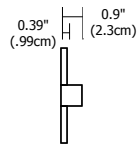

# TWIGGY D1, HINGED DIRECT 1" LENS 120V/12VAC FIXTURE, 92+CRI

REV.07.19.16

MADE IN THE USA

Adjustable Hinge

### Description:

Twigg D1 features a direct 1" lambertian white diffuser lens that provides uniform light without hotspots. At 7 watts per foot, the 12 Volt AC fixture contains very warm white 92+CRI LEDs for excellent color rendering. The Twigg D1 is available in 12 inch increments up to 72 inches. May be ordered in 3, 6 or 9 inch increments (see page 3 of spec sheet for exact dimensions/overall length with end caps). Fixture uses a 12 VAC Class 2 electronic low voltage LED transformer (included). Transformer fits inside a standard square 4" electrical box with round plaster ring and floating split canopy (4SQ) or the Slim Profile Junction Box (1RE) that does not require a canopy. Twigg is dimmable with an electronic low voltage dimmer. Fixtures include a 5 year warranty.

PROJECT:

FIXTURE  
TYPE:

DATE:

**EDGE**  
LIGHTING

Please refer to chart below for overall length (with end caps) of Twiggy Hinged

ORDERING CODE	OVERALL LENGTH (INCHES)
12IN	13
15IN	16
18IN	19
21IN	22
24IN	25
27IN	28
30IN	31
33IN	34
36IN	37
39IN	40
42IN	43
45IN	46
48IN	49
51IN	52
54IN	55
57IN	58
60IN	61
63IN	64
66IN	67
69IN	70
72IN	73