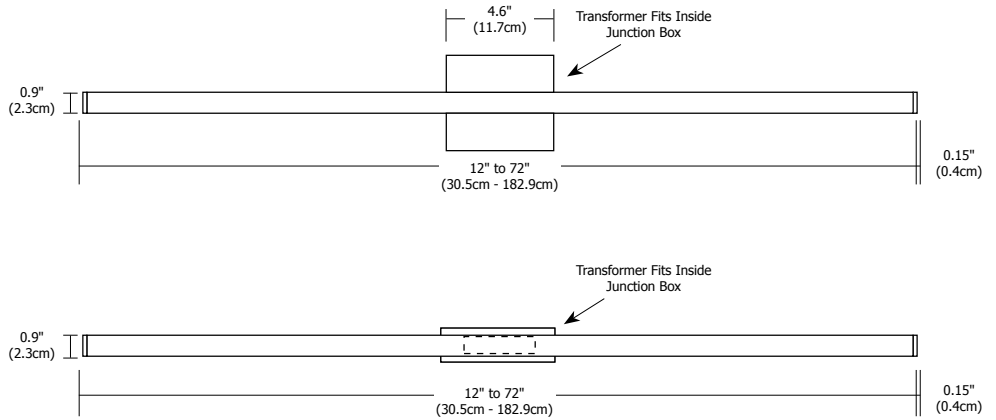

# TWIGGY D1, HINGED DIRECT 1" LENS 120V/12VAC FIXTURE, 92+CRI

REV.07.19.16

MADE IN THE USA

Adjustable Hinge

### Description:

Twigg D1 features a direct 1" lambertian white diffuser lens that provides uniform light without hotspots. At 7 watts per foot, the 12 Volt AC fixture contains very warm white 92+CRI LEDs for excellent color rendering. The Twigg D1 is available in 12 inch increments up to 72 inches. May be ordered in 3, 6 or 9 inch increments (see page 3 of spec sheet for exact dimensions/overall length with end caps). Fixture uses a 12 VAC Class 2 electronic low voltage LED transformer (included). Transformer fits inside a standard square 4" electrical box with round plaster ring and floating split canopy (4SQ) or the Slim Profile Junction Box (1RE) that does not require a canopy. Twigg is dimmable with an electronic low voltage dimmer. Fixtures include a 5 year warranty.