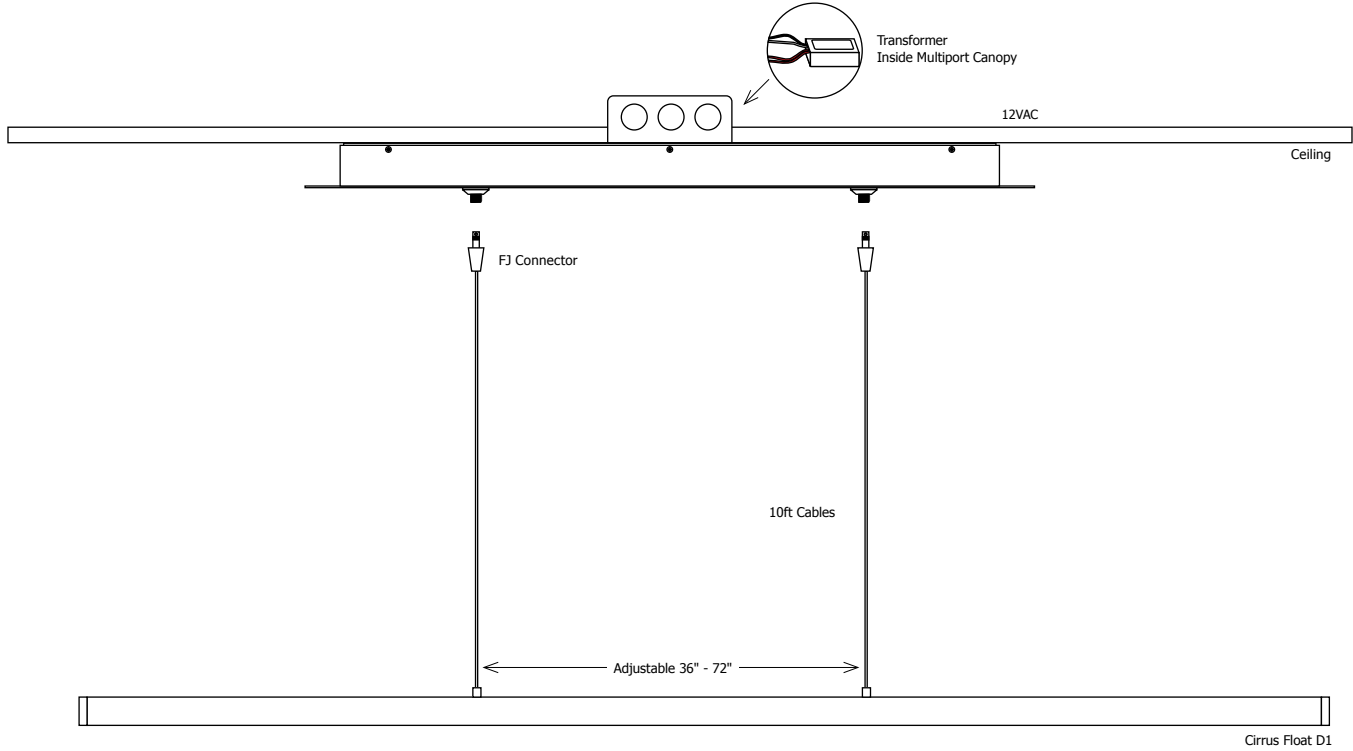

CIRRUS FLOAT FOR FAST JACK 120V/12VAC FIXTURE, 92+CRI

REV.08.11.16

Satin Aluminum Anodized

Satin Nickel Anodized

Antique Bronze Anodized

Satin Black Anodized

Chrome Plated

White Powder Coated

PROJECT:

FIXTURE TYPE:

DATE:

FAST JACK POWER FEED LED CANOPIES REQUIRED FOR FAST JACK CIRRUS FLOAT

REV.08.11.16

FJP-2RD-LED-_-
Fast Jack 2" Round LED Canopy

FJP-2SQ-LED-_-
Fast Jack 2" Square LED Canopy

FJP-4RD-LED-_-
Fast Jack 4" Round LED Canopy

FJP-4SQ-LED-_-
Fast Jack 4" Square LED Canopy

FJP-4SF-LED-_-
Fast Jack 4" Round
Surface Mount LED Canopy

FJP-26RE-LED-2-_-
Fast Jack 26" Linear
2-Port LED Canopy

FJP-26RE-LED-3-_-
Fast Jack 26" Linear
3-Port LED Canopy

FJP-16RD-LED-9-50W-_-
Fast Jack 16" Round
9-Port LED Canopy

PROJECT:

FIXTURE
TYPE:

DATE: