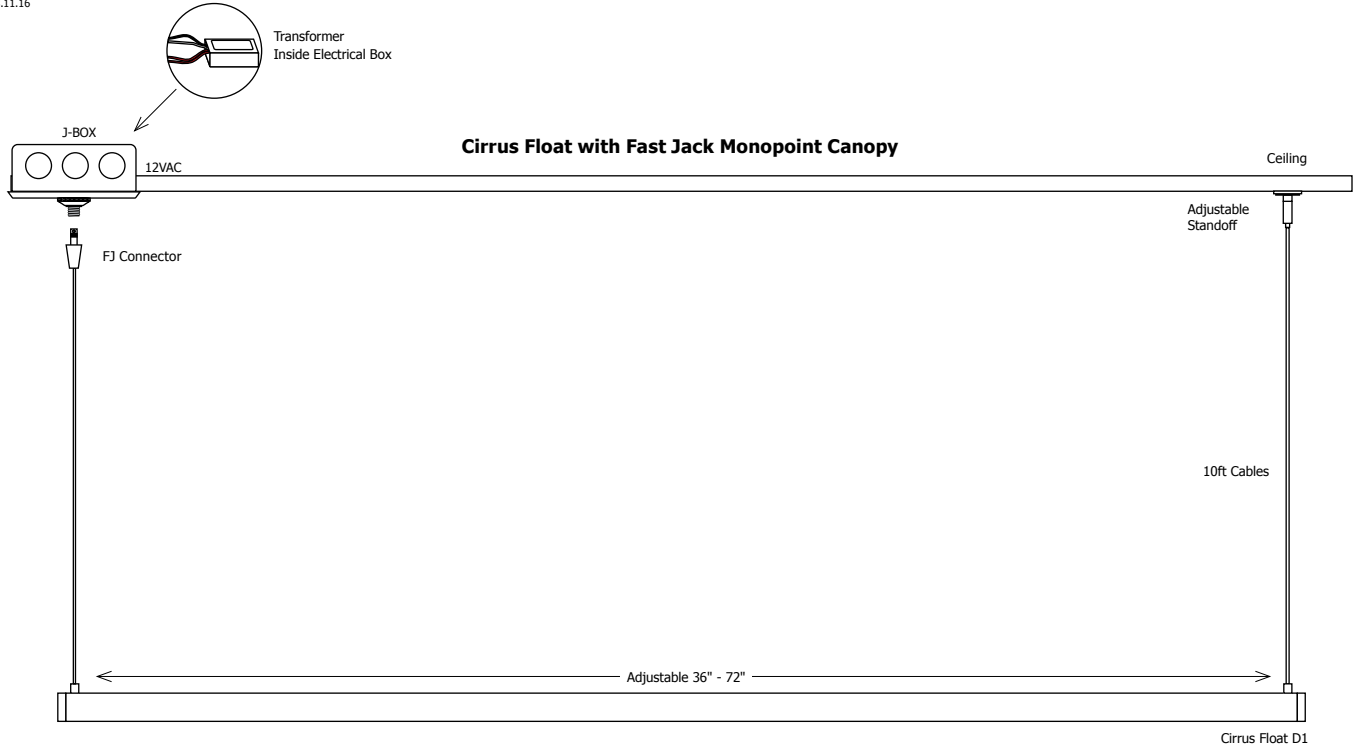

CIRRUS FLOAT FOR FAST JACK 120V/12VAC FIXTURE, 92+CRI

REV.08.11.16

PROJECT:

FIXTURE TYPE:

DATE: